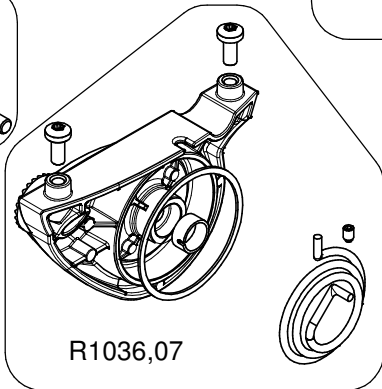

Manfrotto
Imagine More

art. 500PLONG

R1036,95

For serial number from F0244051

R3,7640
set of 40

R3,4939,2

R1036,19
set of 5

R1036,95

R1036,17
set of 10

R1036,94

R1036,11
set of 10

R1036,07

R1036,10
set of 5

R1036,27

R1036,48
set of 5

R503,89

R1036,04

R1036,06

R1036,51
set of 10

R1036,50
set of 5

R701,15
set of 10

R1036,26

art.500HLV