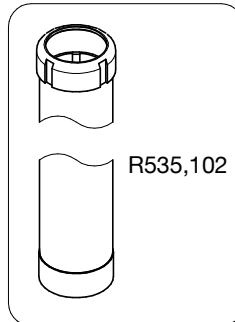

**Manfrotto**

PROFESSIONAL CAMERA SUPPORTS

**ART. MVT535AQ**

For serial number  
from A4352484 to A4358960

R535,30

R535,99L  
(TUBE WITH  
ENDGRAVINGS)

R535,04

R535,02

R680,07

R055,534

R535,98

R535,102

R535,54

R055,395

R055,534

R475,26  
set of 5

R535,111

Tool (TORX T25) included in:  
- Spare part R055,395  
- Spare part R055,399  
- Spare part R680,07

R055,534

R535,103

**BOX**  
RI,535,45  
Set of 6