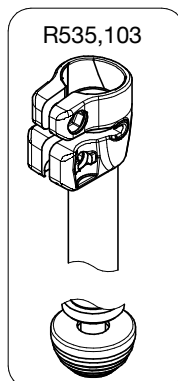

**Manfrotto**

PROFESSIONAL CAMERA SUPPORTS

**ART. MVT535AQ**

For serial number  
from A4352484 to A4358960

R535,30

R535,99L  
(TUBE WITH  
ENDGRAVINGS)

R535,04

R535,02

R680,07

R055,534

R535,98

R535,102

R535,54

R055,395

R055,534

R475,26  
set of 5

R535,111

Tool (TORX T25) included in:  
- Spare part R055,395  
- Spare part R055,399  
- Spare part R680,07

R055,534

R535,103

**BOX**  
RI,535,45  
Set of 6