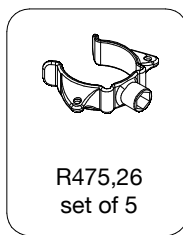

R680,07

R055,534

R535,98

R535,102

R535,54

R055,395

R055,534

R475,26  
set of 5

R535,111

Tool (TORX T25) included in:  
- Spare part R055,395  
- Spare part R055,399  
- Spare part R680,07

R055,534

R535,103

**BOX**  
RI,535,45  
Set of 6