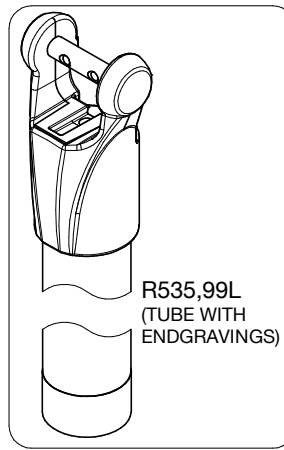

**Manfrotto**

PROFESSIONAL CAMERA SUPPORTS

**ART. MVT535AQ**

For serial number  
from A4352484 to A4358960

R535,30

R535,99L  
(TUBE WITH  
ENDGRAVINGS)

R535,04

R535,02

R680,07

R055,534

R535,98

R535,102

R535,54

R055,395

R055,534

R475,26  
set of 5

R535,111

Tool (TORX T25) included in:  
- Spare part R055,395  
- Spare part R055,399  
- Spare part R680,07

R055,534

R535,103

**BOX**  
RI,535,45  
Set of 6