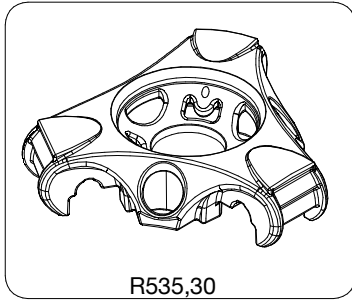

**Manfrotto**

PROFESSIONAL CAMERA SUPPORTS

**ART. MVT535AQ**

For serial number  
from A4352484 to A4358960

R535,30

R535,99L  
(TUBE WITH  
ENDGRAVINGS)

R535,04

R535,02

R680,07

R055,534

R535,98

R535,102

R535,54

R055,395

R055,534

R475,26  
set of 5