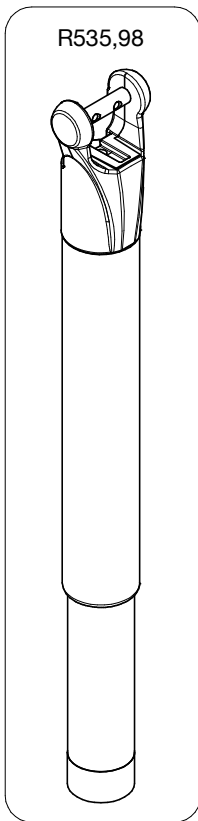

**Manfrotto**

PROFESSIONAL CAMERA SUPPORTS

**ART. MVT535AQ**

For serial number  
from A4352484 to A4358960

R535,30

R535,99L  
(TUBE WITH  
ENDGRAVINGS)

R535,04

R535,02

R680,07

R055,534

R535,98

R535,102

R535,54

R055,395

R055,534

R475,26  
set of 5

R535,111

Tool (TORX T25) included in:  
- Spare part R055,395  
- Spare part R055,399  
- Spare part R680,07

R055,534

R535,103

**BOX**  
RI,535,45  
Set of 6