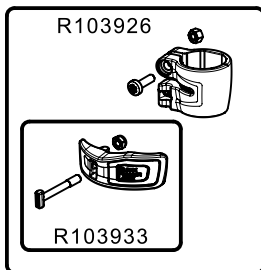

R103926

R103933

R11088127