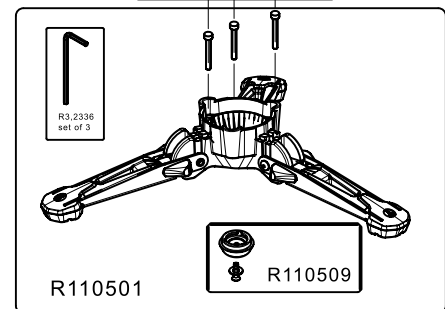

R3,2336
set of 3

R110501

R110509

R1088124B

BOX set of 6

R110594,01 for MVMXPROA42W
R110594,02 for MVMXPROA42WUS