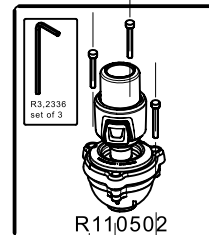

ART. MVMXPROA42W

For serial number
from A5234418

ART. MVMXPROA42WUS

For serial number
from A5216128

Tool (TORX T25) included in:

- Spare part R103926
- Spare part R103927
- Spare part R11088127

R002,36

R558,01

R108802L7
for MVMXPROA42W
R108802L8
for MVMXPROA42WUS

R190,427

R103926

R103933

R11088127

R103935

R055,520
set of 3

R1088121B

R103927

R103934

R110502

R3,2336
set of 3

R110501

R110509

R1088124B

BOX set of 6

R110594,01 for MVMXPROA42W
R110594,02 for MVMXPROA42WUS