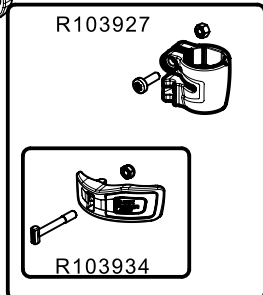

R103927

R103934