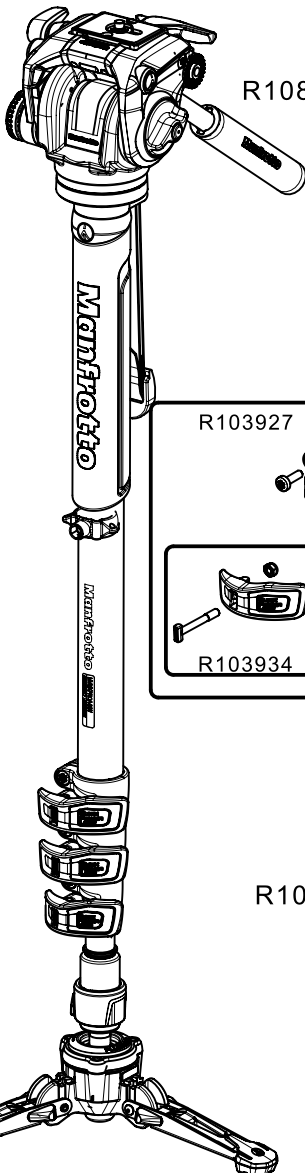

ART. MVMXPROA42W

For serial number
from A5234418

ART. MVMXPROA42WUS

For serial number
from A5216128

Tool (TORX T25) included in:

- Spare part R103926
- Spare part R103927
- Spare part R11088127

R002,36

R558,01

R108802L7
for MVMXPROA42W
R108802L8
for MVMXPROA42WUS

R190,427

R103926

R103933

R11088127

R103935

R055,520
set of 3

R1088121B