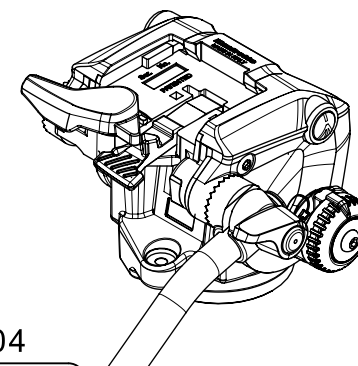

ART. MVMXPROA42W

For serial number
from A5234418

ART. MVMXPROA42WUS

For serial number
from A5216128

Tool (TORX T25) included in:

- Spare part R103926
- Spare part R103927
- Spare part R11088127

R002,36

R108802L7
for MVMXPROA42W
R108802L8
for MVMXPROA42WUS

R1088121B

R1088124B

BOX set of 6

R110594,01 for MVMXPROA42W
R110594,02 for MVMXPROA42WUS

Manfrotto
Imagine More

ART.
RE104558

From serial number
00000000

BOX set of 6
R1110594,01 for MVMXPROA42W
R1110594,02 for MVMXPROA42WUS