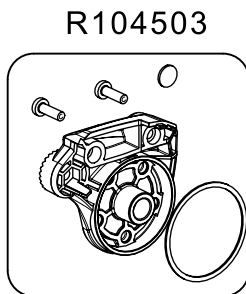

ART. MVMXPROA42W

For serial number
from A5234418

ART. MVMXPROA42WUS

For serial number
from A5216128

Tool (TORX T25) included in:

- Spare part R103926
- Spare part R103927
- Spare part R11088127

R002,36

R108802L7
for MVMXPROA42W
R108802L8
for MVMXPROA42WUS

R1088121B

R1088124B

BOX set of 6

R110594,01 for MVMXPROA42W
R110594,02 for MVMXPROA42WUS

Manfrotto
Imagine More

ART.
RE104558

From serial number
00000000

BOX set of 6
R1110594,01 for MVMXPROA42W
R1110594,02 for MVMXPROA42WUS