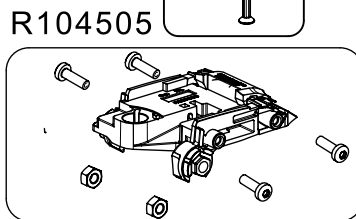

R1088121B

R1088124B

BOX set of 6

R110594,01 for MVMXPROA42W
R110594,02 for MVMXPROA42WUS

Manfrotto
Imagine More

ART.
RE104558

From serial number
00000000

BOX set of 6
R1110594,01 for MVMXPROA42W
R1110594,02 for MVMXPROA42WUS