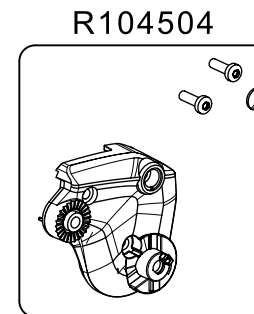

ART. MVMXPROA42W

For serial number
from A5234418

ART. MVMXPROA42WUS

For serial number
from A5216128

Tool (TORX T25) included in:

- Spare part R103926
- Spare part R103927
- Spare part R11088127

R002,36

R108802L7
for MVMXPROA42W
R108802L8
for MVMXPROA42WUS

R1088121B

R1088124B

BOX set of 6

R110594,01 for MVMXPROA42W
R110594,02 for MVMXPROA42WUS

Manfrotto
Imagine More

ART.
RE104558

From serial number
00000000

BOX set of 6
R1110594,01 for MVMXPROA42W
R1110594,02 for MVMXPROA42WUS