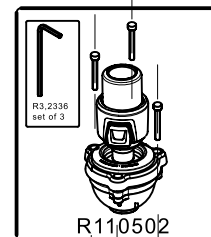

ART. MVMXPROA42W

For serial number
from A5234418

ART. MVMXPROA42WUS

For serial number
from A5216128

Tool (TORX T25) included in:

- Spare part R103926
- Spare part R103927
- Spare part R11088127

R002,36

R108802L7
for MVMXPROA42W
R108802L8
for MVMXPROA42WUS

R1088121B

R1088124B

BOX set of 6

R110594,01 for MVMXPROA42W
R110594,02 for MVMXPROA42WUS

Manfrotto
Imagine More

ART.
RE104558

From serial number
00000000

BOX set of 6
R1110594,01 for MVMXPROA42W
R1110594,02 for MVMXPROA42WUS