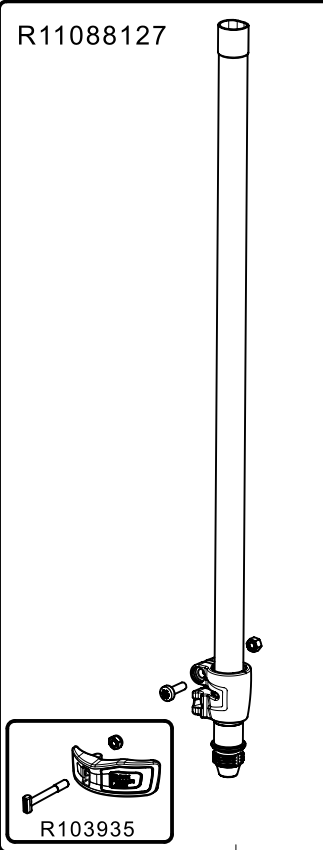

ART. MVMXPROA42W

For serial number
from A5234418

ART. MVMXPROA42WUS

For serial number
from A5216128

Tool (TORX T25) included in:

- Spare part R103926
- Spare part R103927
- Spare part R11088127

R002,36

R108802L7
for MVMXPROA42W
R108802L8
for MVMXPROA42WUS

R1088121B

R1088124B

BOX set of 6

R110594,01 for MVMXPROA42W
R110594,02 for MVMXPROA42WUS

Manfrotto
Imagine More

ART.
RE104558

From serial number
00000000

BOX set of 6
R1110594,01 for MVMXPROA42W
R1110594,02 for MVMXPROA42WUS