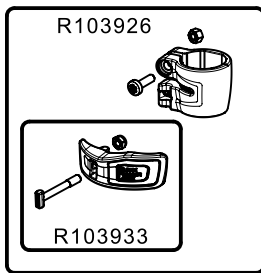

ART. MVMXPROA42W

For serial number
from A5234418

ART. MVMXPROA42WUS

For serial number
from A5216128

Tool (TORX T25) included in:

- Spare part R103926
- Spare part R103927
- Spare part R11088127

R002,36

R108802L7
for MVMXPROA42W
R108802L8
for MVMXPROA42WUS

R1088121B

R1088124B

BOX set of 6

R110594,01 for MVMXPROA42W
R110594,02 for MVMXPROA42WUS

Manfrotto
Imagine More

ART.
RE104558

From serial number
00000000

BOX set of 6
R1110594,01 for MVMXPROA42W
R1110594,02 for MVMXPROA42WUS