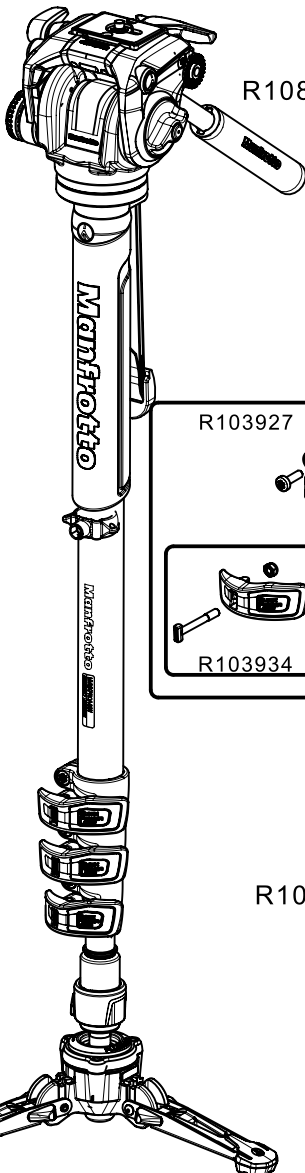

ART. MVMXPROA42W

For serial number
from A5234418

ART. MVMXPROA42WUS

For serial number
from A5216128

Tool (TORX T25) included in:

- Spare part R103926
- Spare part R103927
- Spare part R11088127

R002,36

R108802L7
for MVMXPROA42W
R108802L8
for MVMXPROA42WUS

R1088121B

R1088124B

BOX set of 6

R110594,01 for MVMXPROA42W
R110594,02 for MVMXPROA42WUS

Manfrotto
Imagine More

ART.
RE104558

From serial number
00000000

BOX set of 6
R1110594,01 for MVMXPROA42W
R1110594,02 for MVMXPROA42WUS