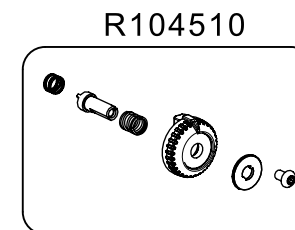

ART. MVMXPROA42W

For serial number
from A5234418

ART. MVMXPROA42WUS

For serial number
from A5216128

Tool (TORX T25) included in:

- Spare part R103926
- Spare part R103927
- Spare part R11088127

R002,36

R108802L7
for MVMXPROA42W
R108802L8
for MVMXPROA42WUS

R1088121B

R1088124B

BOX set of 6

R110594,01 for MVMXPROA42W
R110594,02 for MVMXPROA42WUS

Manfrotto
Imagine More

ART.
RE104558

From serial number
00000000

BOX set of 6
R1110594,01 for MVMXPROA42W
R1110594,02 for MVMXPROA42WUS