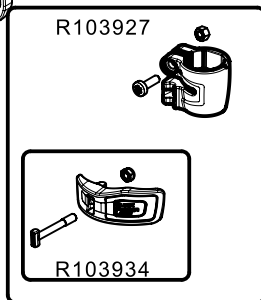

ART. MVMXPROA42W

For serial number
from A5234418

ART. MVMXPROA42WUS

For serial number
from A5216128

Tool (TORX T25) included in:

- Spare part R103926
- Spare part R103927
- Spare part R11088127

R002,36

R108802L7
for MVMXPROA42W
R108802L8
for MVMXPROA42WUS

R1088121B

R1088124B

BOX set of 6

R110594,01 for MVMXPROA42W
R110594,02 for MVMXPROA42WUS

Manfrotto
Imagine More

ART.
RE104558

From serial number
00000000

BOX set of 6
R1110594,01 for MVMXPROA42W
R1110594,02 for MVMXPROA42WUS