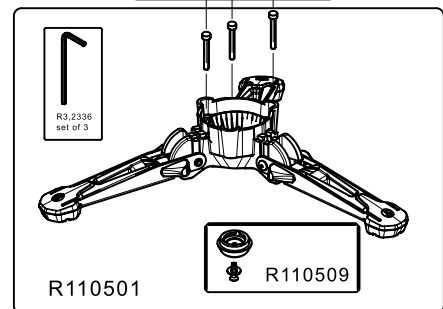

ART. MVMXPROA42W

For serial number
from A5234418

ART. MVMXPROA42WUS

For serial number
from A5216128

Tool (TORX T25) included in:

- Spare part R103926
- Spare part R103927
- Spare part R11088127

R002,36

R108802L7
for MVMXPROA42W
R108802L8
for MVMXPROA42WUS

R1088121B

R1088124B

BOX set of 6

R110594,01 for MVMXPROA42W
R110594,02 for MVMXPROA42WUS

Manfrotto
Imagine More

ART.
RE104558

From serial number
00000000

BOX set of 6
R1110594,01 for MVMXPROA42W
R1110594,02 for MVMXPROA42WUS