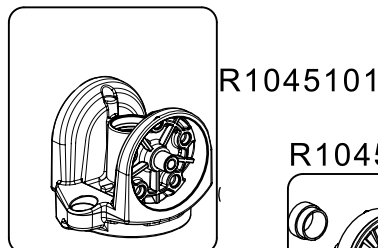

ART. MVMXPROA42W

For serial number
from A5234418

ART. MVMXPROA42WUS

For serial number
from A5216128

Tool (TORX T25) included in:

- Spare part R103926
- Spare part R103927
- Spare part R11088127

R002,36

R108802L7
for MVMXPROA42W
R108802L8
for MVMXPROA42WUS

R1088121B

R1088124B

BOX set of 6

R110594,01 for MVMXPROA42W
R110594,02 for MVMXPROA42WUS

Manfrotto
Imagine More

ART.
RE104558

From serial number
00000000

BOX set of 6
R1110594,01 for MVMXPROA42W
R1110594,02 for MVMXPROA42WUS