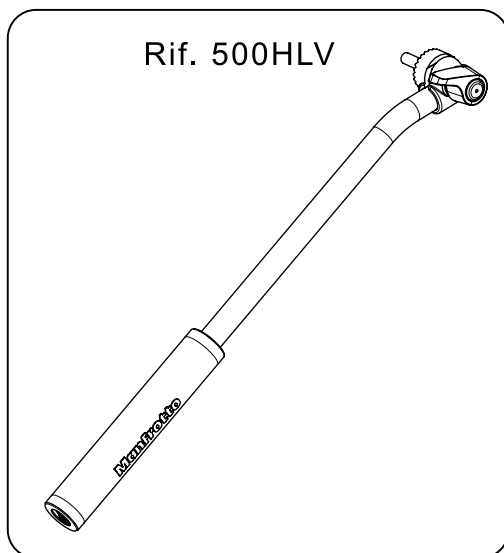

ART. MVMXPROA42W

For serial number
from A5234418

ART. MVMXPROA42WUS

For serial number
from A5216128

Tool (TORX T25) included in:

- Spare part R103926
- Spare part R103927
- Spare part R11088127

R002,36

R108802L7
for MVMXPROA42W
R108802L8
for MVMXPROA42WUS

R1088121B

R1088124B

BOX set of 6

R110594,01 for MVMXPROA42W
R110594,02 for MVMXPROA42WUS

Manfrotto
Imagine More

ART.
RE104558

From serial number
00000000

BOX set of 6
R1110594,01 for MVMXPROA42W
R1110594,02 for MVMXPROA42WUS