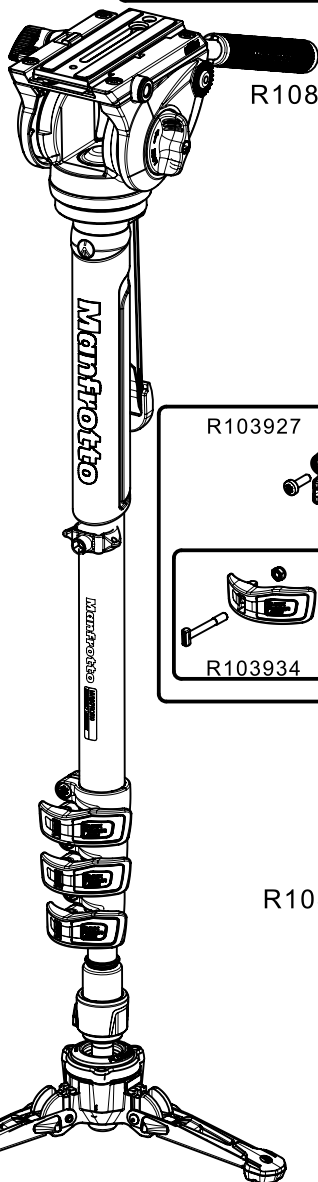

**Manfrotto**  
**Imagine More**

**ART. MVMXPRO500**

For serial number  
from A5237979

**ART. MVMXPRO500US**

For serial number  
from A5217936

Tool (TORX T25) included in:

- Spare part R103926
- Spare part R103927
- Spare part R11088127

R002,36

R108802L9  
for MVMXPRO500  
R108802L10  
for MVMXPRO500US

R1088121B

R1088124B

**BOX set of 6**

RI110595,01 for MVMXPRO500  
RI110595,02 for MVMXPRO500US