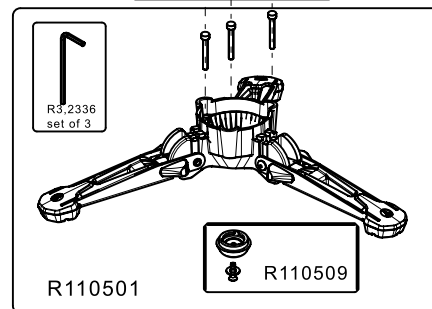

**Manfrotto**  
**Imagine More**

**ART. MVMXPRO500**

For serial number  
from A5237979

**ART. MVMXPRO500US**

For serial number  
from A5217936

Tool (TORX T25) included in:

- Spare part R103926
- Spare part R103927
- Spare part R11088127

R002,36

R108802L9  
for MVMXPRO500  
R108802L10  
for MVMXPRO500US

R1088121B

R1088124B

**BOX set of 6**

RI110595,01 for MVMXPRO500  
RI110595,02 for MVMXPRO500US