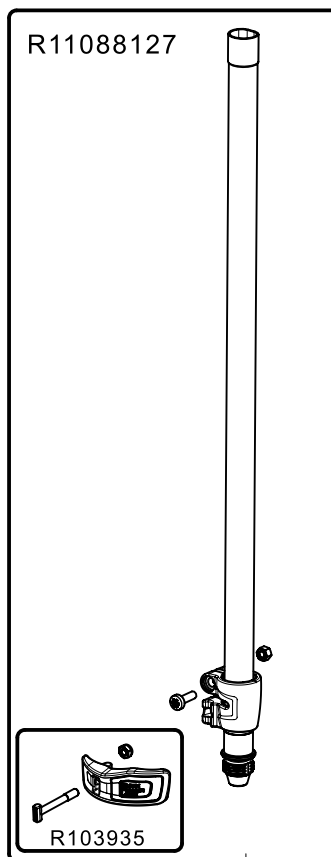

**Manfrotto**  
**Imagine More**

**ART. MVMXPRO500**

For serial number  
from A5237979

**ART. MVMXPRO500US**

For serial number  
from A5217936

Tool (TORX T25) included in:

- Spare part R103926
- Spare part R103927
- Spare part R11088127

R002,36

R108802L9  
for MVMXPRO500  
R108802L10  
for MVMXPRO500US

R1088121B

R1088124B

**BOX set of 6**

RI110595,01 for MVMXPRO500  
RI110595,02 for MVMXPRO500US