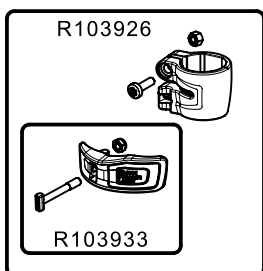

R108802L9
for MVMXPRO500
R108802L10
for MVMXPRO500US

R1088121B