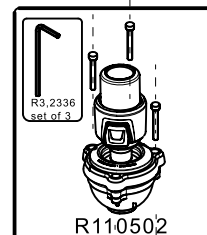

**Manfrotto**  
**Imagine More**

**ART. MVMXPRO500**

For serial number  
from A5237979

**ART. MVMXPRO500US**

For serial number  
from A5217936

Tool (TORX T25) included in:

- Spare part R103926
- Spare part R103927
- Spare part R11088127

R002,36

R108802L9  
for MVMXPRO500  
R108802L10  
for MVMXPRO500US

R1088121B

R1088124B

**BOX set of 6**

RI110595,01 for MVMXPRO500  
RI110595,02 for MVMXPRO500US