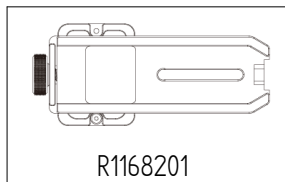

Manfrotto
Imagine More

ART. MVG220
ART. MVG220FF

R1168207
USB to Type C

R1168201

R1168208
USB 3.0 to Micro 3.0(A02)

R1168202
R1168224
(set of 3)

R1168209
USB 2.0 to Micro 5P(A01)

R1168203