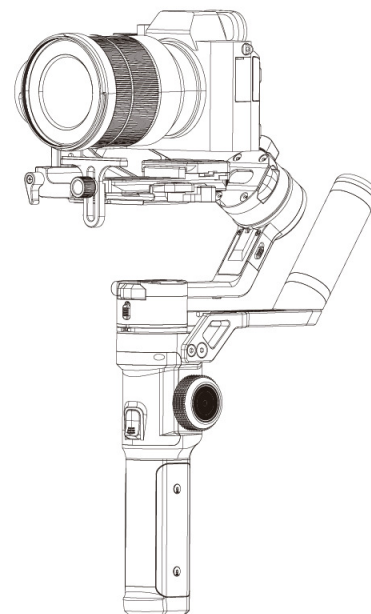

Manfrotto
Imagine More

ART. MVG220
ART. MVG220FF

R1168207
USB to Type C

R1168201

R1168208
USB 3.0 to Micro 3.0(A02)

R1168202
R1168224
(set of 3)

R1168209
USB 2.0 to Micro 5P(A01)

R1168203

R1168220

R1168204
hexagon wrench 3 mm

R1168223 (set of 3)

hexagon wrench 4 mm

follow focus cable

R1168225