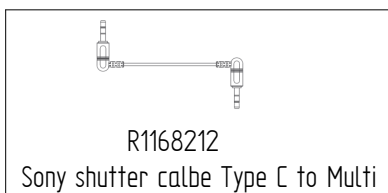

R1168210
USB 2.0 to Micro 5P(B01)

R1168205
Screw M 3 (set of 3)

R1168211
USB 2.0 to Type C 16P(C01)

R1168206
Screw M 5 (set of 3)

R1168212
Sony shutter cable Type C to Multi

R1168218

R1168213
Lumix shutter cable DC2.5mm