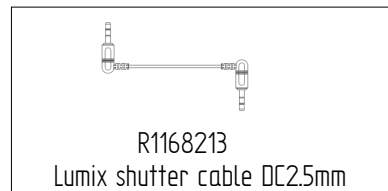

R1168210
USB 2.0 to Micro 5P(B01)

R1168205
Screw M 3 (set of 3)

R1168211
USB 2.0 to Type C 16P(C01)

R1168206
Screw M 5 (set of 3)

R1168212
Sony shutter cable Type C to Multi

R1168218

R1168213
Lumix shutter cable DC2.5mm