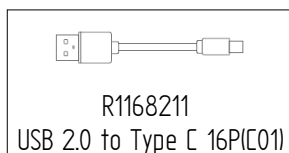

R1168210
USB 2.0 to Micro 5P(B01)