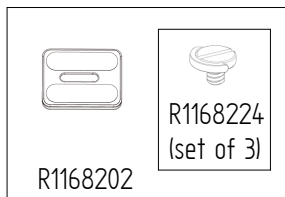

Manfrotto
Imagine More

ART. MVG220
ART. MVG220FF

R1168207
USB to Type C

R1168201

R1168208
USB 3.0 to Micro 3.0(A02)

R1168202
R1168224
(set of 3)

R1168209
USB 2.0 to Micro 5P(A01)

R1168203

R1168220

R1168204
hexagon wrench 3 mm

R1168223 (set of 3)

hexagon wrench 4 mm

follow focus cable

R1168225