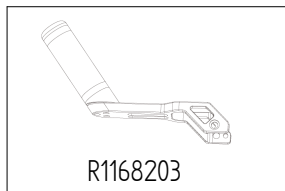

Manfrotto
Imagine More

ART. MVG220
ART. MVG220FF

R1168207
USB to Type C

R1168201

R1168208
USB 3.0 to Micro 3.0(A02)

R1168202
R1168224
(set of 3)

R1168209
USB 2.0 to Micro 5P(A01)

R1168203