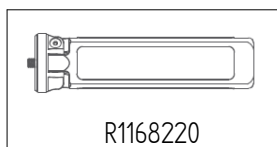

Manfrotto
Imagine More

ART. MVG220
ART. MVG220FF

R1168207
USB to Type C

R1168201

R1168208
USB 3.0 to Micro 3.0(A02)

R1168202
R1168224
(set of 3)

R1168209
USB 2.0 to Micro 5P(A01)

R1168203

R1168210
USB 2.0 to Micro 5P(B01)

R1168205
Screw M 3 (set of 3)

R1168211
USB 2.0 to Type C 16P(C01)

R1168206
Screw M 5 (set of 3)

R1168212
Sony shutter cable Type C to Multi

R1168218

R1168213
Lumix shutter cable DC2.5mm

R1168220

R1168204
hexagon wrench 3 mm

R1168223 (set of 3)

hexagon wrench 4 mm

follow focus cable

R1168225