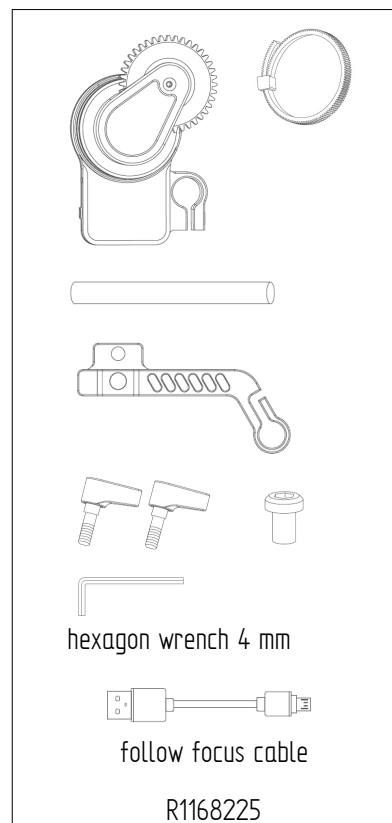

Manfrotto
Imagine More

ART. MVG220
ART. MVG220FF

R1168207
USB to Type C

R1168201

R1168208
USB 3.0 to Micro 3.0(A02)

R1168202
R1168224
(set of 3)

R1168209
USB 2.0 to Micro 5P(A01)

R1168203

R1168210
USB 2.0 to Micro 5P(B01)

R1168205
Screw M 3 (set of 3)

R1168211
USB 2.0 to Type C 16P(C01)

R1168206
Screw M 5 (set of 3)

R1168212
Sony shutter cable Type C to Multi

R1168218

R1168213
Lumix shutter cable DC2.5mm

R1168220

R1168204
hexagon wrench 3 mm

R1168223 (set of 3)

hexagon wrench 4 mm

follow focus cable

R1168225