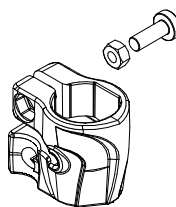

**Manfrotto**  
**Imagine More**

**ART. MT294A3**

For serial number  
from A2620411

**ATTENTION**

In case of defect of a leg section, all leg sections must be replaced.  
Collars do not need to be replaced.

R170,31  
set of n°2 pcs

R190,427

R150,102

R170,21

R170,22

R150,12

R150,15

Tool (TORX T25) included in :

- Spare part R170,21
- Spare part R150,12

R170,24  
set of n°3 pcs

R170,27

R002,36

R170,30

R190,320

R150,20

R150,19