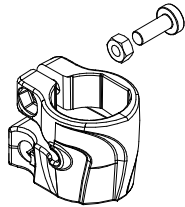

**Manfrotto**  
**Imagine More**

**ART. MT294A3**

For serial number  
from A2620411

**ATTENTION**

In case of defect of a leg section, all leg sections must be replaced.  
Collars do not need to be replaced.

R170,31  
set of n°2 pcs

R190,427

R150,102

R170,21

R170,22

R150,12

R150,15

Tool (TORX T25) included in :

- Spare part R170,21
- Spare part R150,12

R170,24  
set of n°3 pcs

R170,27

R002,36

R170,30

R190,320

R150,20

R150,19