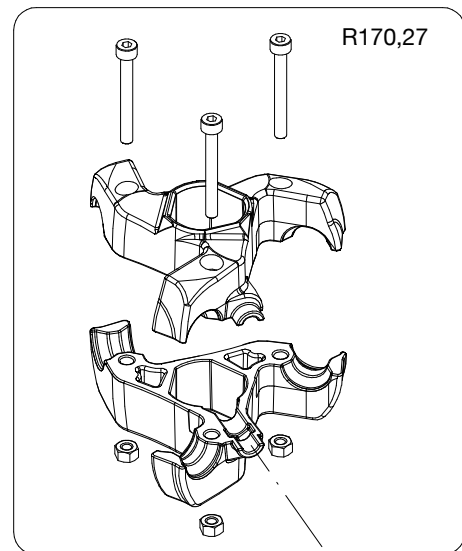

**Manfrotto**  
**Imagine More**

**ART. MT294A3**

For serial number  
from A2620411

**ATTENTION**

In case of defect of a leg section, all leg sections must be replaced.  
Collars do not need to be replaced.

R170,31  
set of n°2 pcs

R190,427

R150,102

R170,21

R170,22

R150,12

R150,15

Tool (TORX T25) included in :

- Spare part R170,21
- Spare part R150,12

R170,24  
set of n°3 pcs

R170,27

R002,36

R170,30

R190,320

R150,20

R150,19