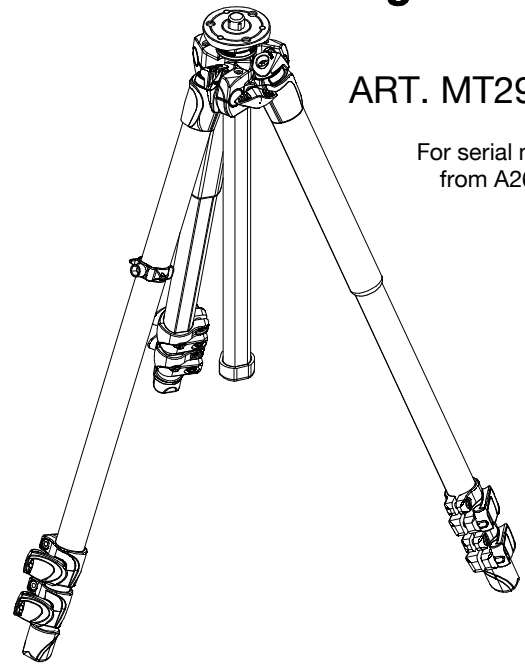

**Manfrotto**  
**Imagine More**

**ART. MT294A3**

For serial number  
from A2620411

**ATTENTION**

In case of defect of a leg section, all leg sections must be replaced.  
Collars do not need to be replaced.

R170,31  
set of n°2 pcs

R190,427

R150,102

R170,21

R170,22

R150,12

R150,15

Tool (TORX T25) included in :