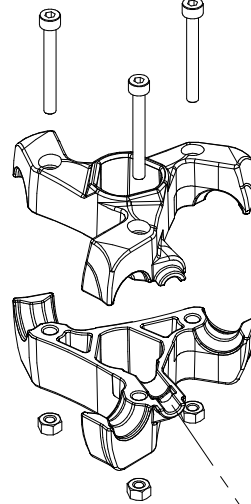

Manfrotto
Imagine More

ART. MT293A4

For serial number
from A2695143

ATTENTION
In case of defect of a leg
section, all leg sections
must be replaced.
Collars do not need to be
replaced.

R150,24
set of n°2 pcs

R150,37

R150,101

R150,12

R150,15

R150,13

R150,16

R150,14

R150,17

Tool (TORX T25) included in :

- Spare part R150,12
- Spare part R150,13
- Spare part R150,14

R150,18
set of n°3 pcs

R150,10

R002,36

R150,23

R150,20

R150,19