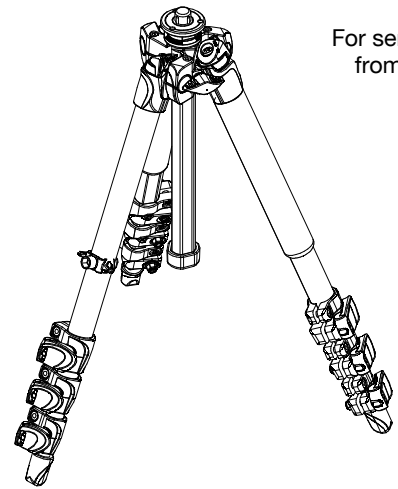

Manfrotto
Imagine More

ART. MT293A4

For serial number
from A2695143

ATTENTION
In case of defect of a leg
section, all leg sections
must be replaced.
Collars do not need to be
replaced.

R150,24
set of n°2 pcs

R150,37

R150,101

R150,12

R150,15

R150,13

R150,16

R150,14

R150,17

Tool (TORX T25) included in :

- Spare part R150,12
- Spare part R150,13
- Spare part R150,14

R150,18
set of n°3 pcs

R150,10

R002,36

R150,23

R150,20

R150,19