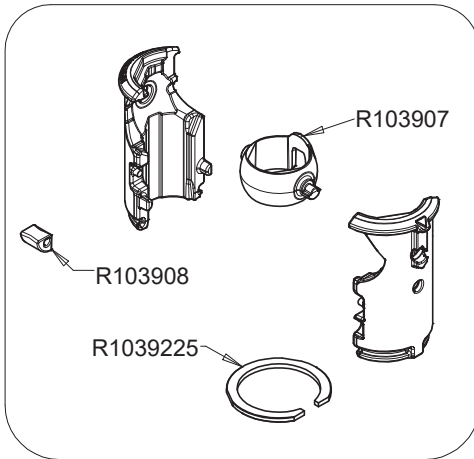

Manfrotto
Imagine More

ART.
MT190GOC4TB
MT190GOC4TBUS
For serial number
from E0205001

Tool (TORX T25) included in :

- Spare part R103901
- Spare part R103902

R1039421

R103904C01

RE1039413L1 for MT190GOC4TB
RE1039413L2 for MT190GOC4TBUS
(TUBE WITH LABELS)

RE1039413

R103991

R103902

R1039284
Set of 6

R1039443
Set of 6

R1039300
Set of 3

R1039444
Set of 6

R103901