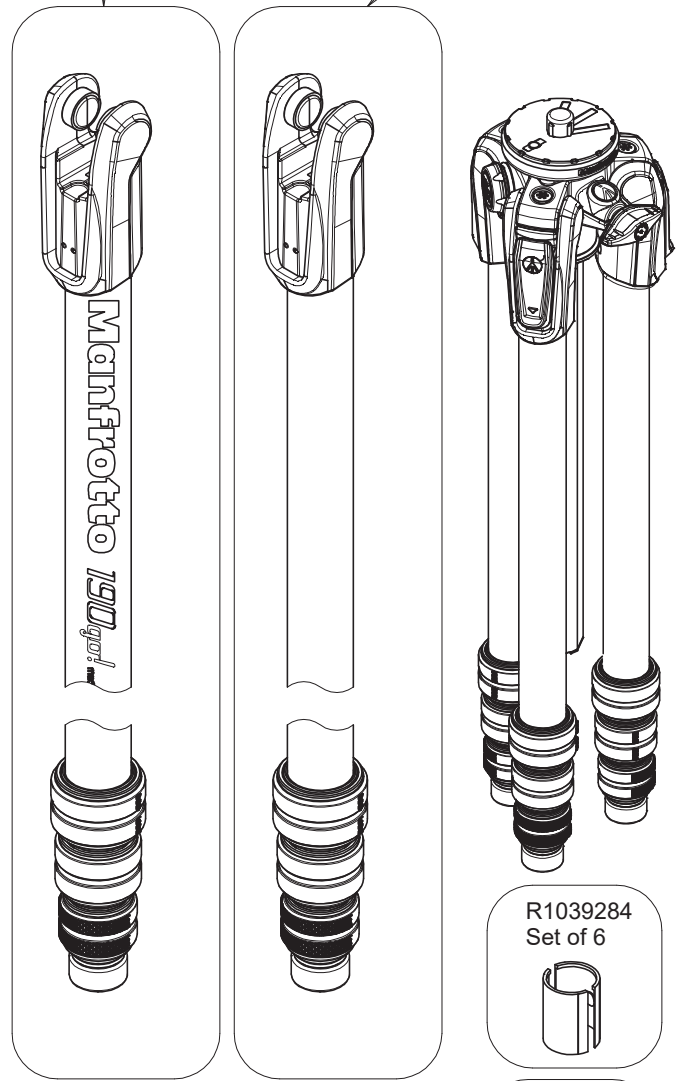

Manfrotto
Imagine More

ART.
MT190GOC4TB
MT190GOC4TBUS
For serial number
from E0205001

Tool (TORX T25) included in :

- Spare part R103901
- Spare part R103902

R1039421

R103904C01

RE1039413L1 for MT190GOC4TB
RE1039413L2 for MT190GOC4TBUS
(TUBE WITH LABELS)

RE1039413

R103991

R103902

R1039284
Set of 6

R1039443
Set of 6

R1039300
Set of 3

R1039444
Set of 6

R103901