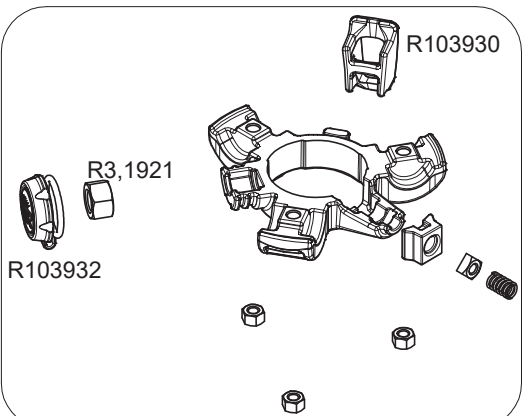

Manfrotto
Imagine More

ART.
MT190GOC4TB
MT190GOC4TBUS
For serial number
from E0205001

Tool (TORX T25) included in :

- Spare part R103901
- Spare part R103902

R1039421

R103904C01

RE1039413L1 for MT190GOC4TB
RE1039413L2 for MT190GOC4TBUS
(TUBE WITH LABELS)

RE1039413

R103991

R103902

R1039284
Set of 6

R1039443
Set of 6

R1039300
Set of 3

R1039444
Set of 6

R103901