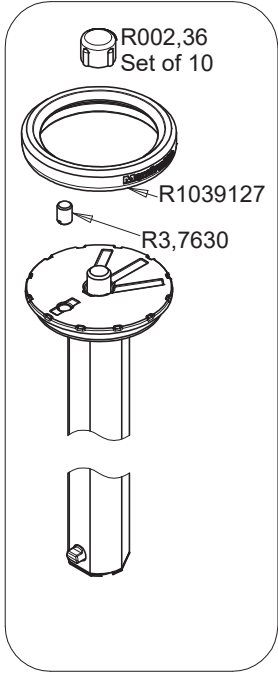

Manfrotto
Imagine More

ART.
MT190GOC4TB
MT190GOC4TBUS
For serial number
from E0205001

Tool (TORX T25) included in :

- Spare part R103901
- Spare part R103902

R1039421

R103904C01

RE1039413L1 for MT190GOC4TB
RE1039413L2 for MT190GOC4TBUS
(TUBE WITH LABELS)

RE1039413

R103991

R103902

R1039284
Set of 6

R1039443
Set of 6

R1039300
Set of 3

R1039444
Set of 6

R103901