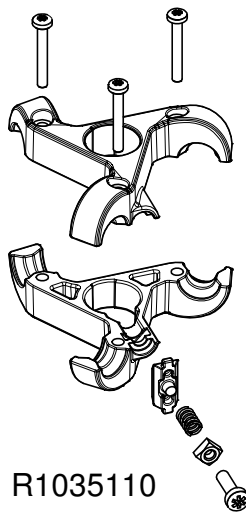

**Manfrotto**  
**Imagine More**

ART. MKBFR1A4R-BH  
ART. MKBFR1A4R-BHUS

For serial number  
from XXXXXXXX

R1035,38

art.200LT-PL

R1035,04C199  
(set of 3)

R1035117

R1035120

R105709  
set of 5

103579  
set of 3

103579  
set of 3

R1035145C183

R1035116

R1035112C199

(laser engraving)  
R1035112C199L for MKBFR1A4R-BH  
R1035112C199L1 for MKBFR1A4R-BHUS

R1035,12  
to be mounted on  
clamping collars

R1035,14  
(set of 10)  
rubber covers  
for clamping  
collars nuts

R1035110

R1035113C199

103579  
set of 3

R1035114C199

Manfrotto *beFree*  
www.manfrotto.com

BOX  
RI,1035126,02 box  
for MKBFR1A4R-BH  
RI,1035126,03 box  
for MKBFR1A4R-BHUS

BAG R1035125

R1035,19  
for part  
R1035112

R1035,16  
for part  
R1035113

R1035,11  
for part  
R1035114

R1039,18

R1035115