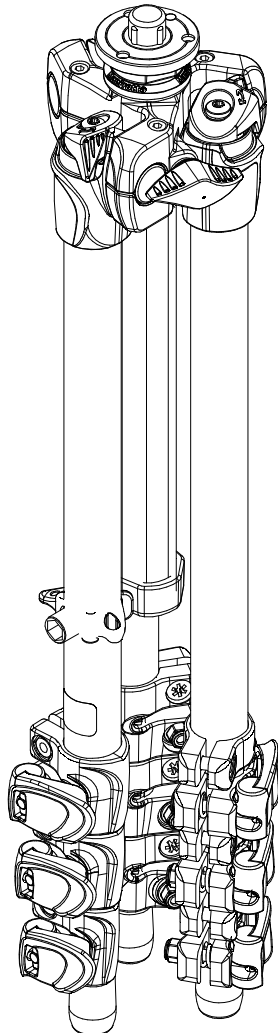

Manfrotto
Imagine More

ART. MK293C4-A0RC2

For serial number
from A3074506

For head spare list see drawing art. 494RC2

For tripod spare list see drawing art. MT29CA4