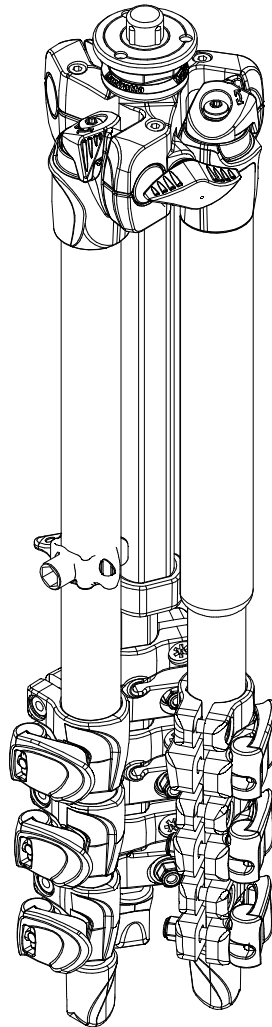

Manfrotto
Imagine More

ART. MK293A4-D3Q2

For serial number
from A2695143

For head spare list see drawing art. MH293D3-Q2

For tripod spare list see drawing art. MT293A4