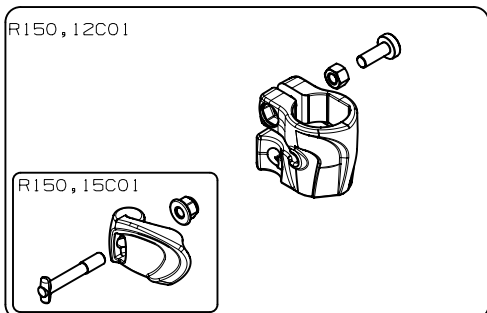

Manfrotto
Imagine More

MK290LTA3-V
MK290LTA3-VUS

For serial number
from 0

See spare part drawing of MVH400AH

Tool (TORX T25) included in:

- Spare part R150,12C01
- Spare part R150,13C01

PACK
set of 6
R1110358,01 for MK290LTA3-V
R1110358,02 for MK290LTA3-VUS