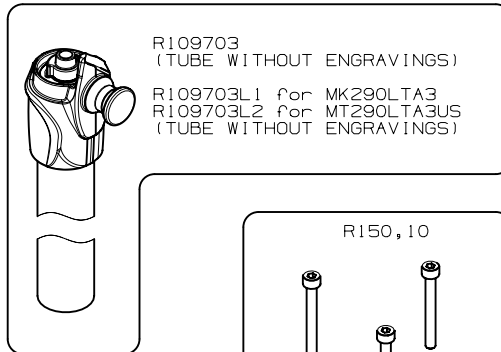

Manfrotto
Imagine More

MK290LTA3-V
MK290LTA3-VUS

For serial number
from 0

See spare part drawing of MVH400AH

Tool (TORX T25) included in:

- Spare part R150,12C01
- Spare part R150,13C01

PACK
set of 6
R1110358,01 for MK290LTA3-V
R1110358,02 for MK290LTA3-VUS