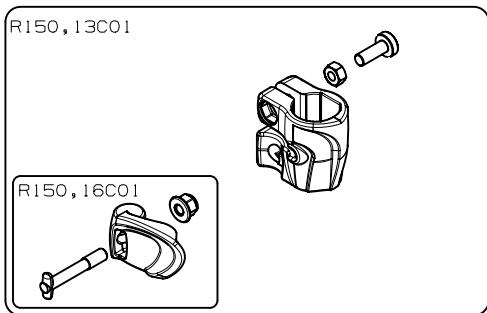

Manfrotto
Imagine More

MK290LTA3-V
MK290LTA3-VUS

For serial number
from 0

See spare part drawing of MVH400AH

Tool (TORX T25) included in:

- Spare part R150,12C01
- Spare part R150,13C01

PACK
set of 6
R1110358,01 for MK290LTA3-V
R1110358,02 for MK290LTA3-VUS