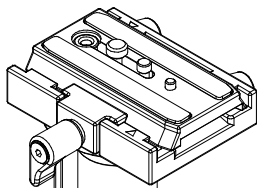

ART. 558B

For serial number
from A1049898

FOR SLIDIG
PLATE
SPARE LIST
SEE DRAWING
ART. 577

R558,01

R079,99B

R190,427

Tool (TORX T25) included in
:
- Spare part R055,395
- Spare part R055,399

R055,395