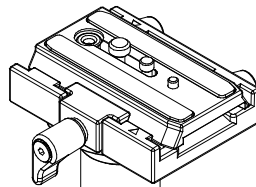

ART. 558B

For serial number
from A1049898

FOR SLIDIG
PLATE
SPARE LIST
SEE DRAWING
ART. 577

R558,01

R079,99B

R190,427

Tool (TORX T25) included in
:
- Spare part R055,395
- Spare part R055,399

R055,395