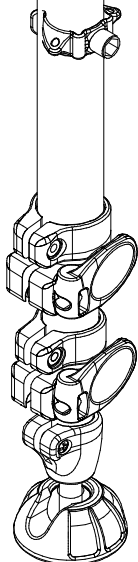

ART. 558B

For serial number
from A1049898

FOR SLIDIG
PLATE
SPARE LIST
SEE DRAWING
ART. 577

R558,01

R079,99B

R190,427

Tool (TORX T25) included in
:
- Spare part R055,395
- Spare part R055,399

R055,395

R055,534

R079,48B

R079,49B

R055,399

R190,523

R440,58

ART. 676SC2