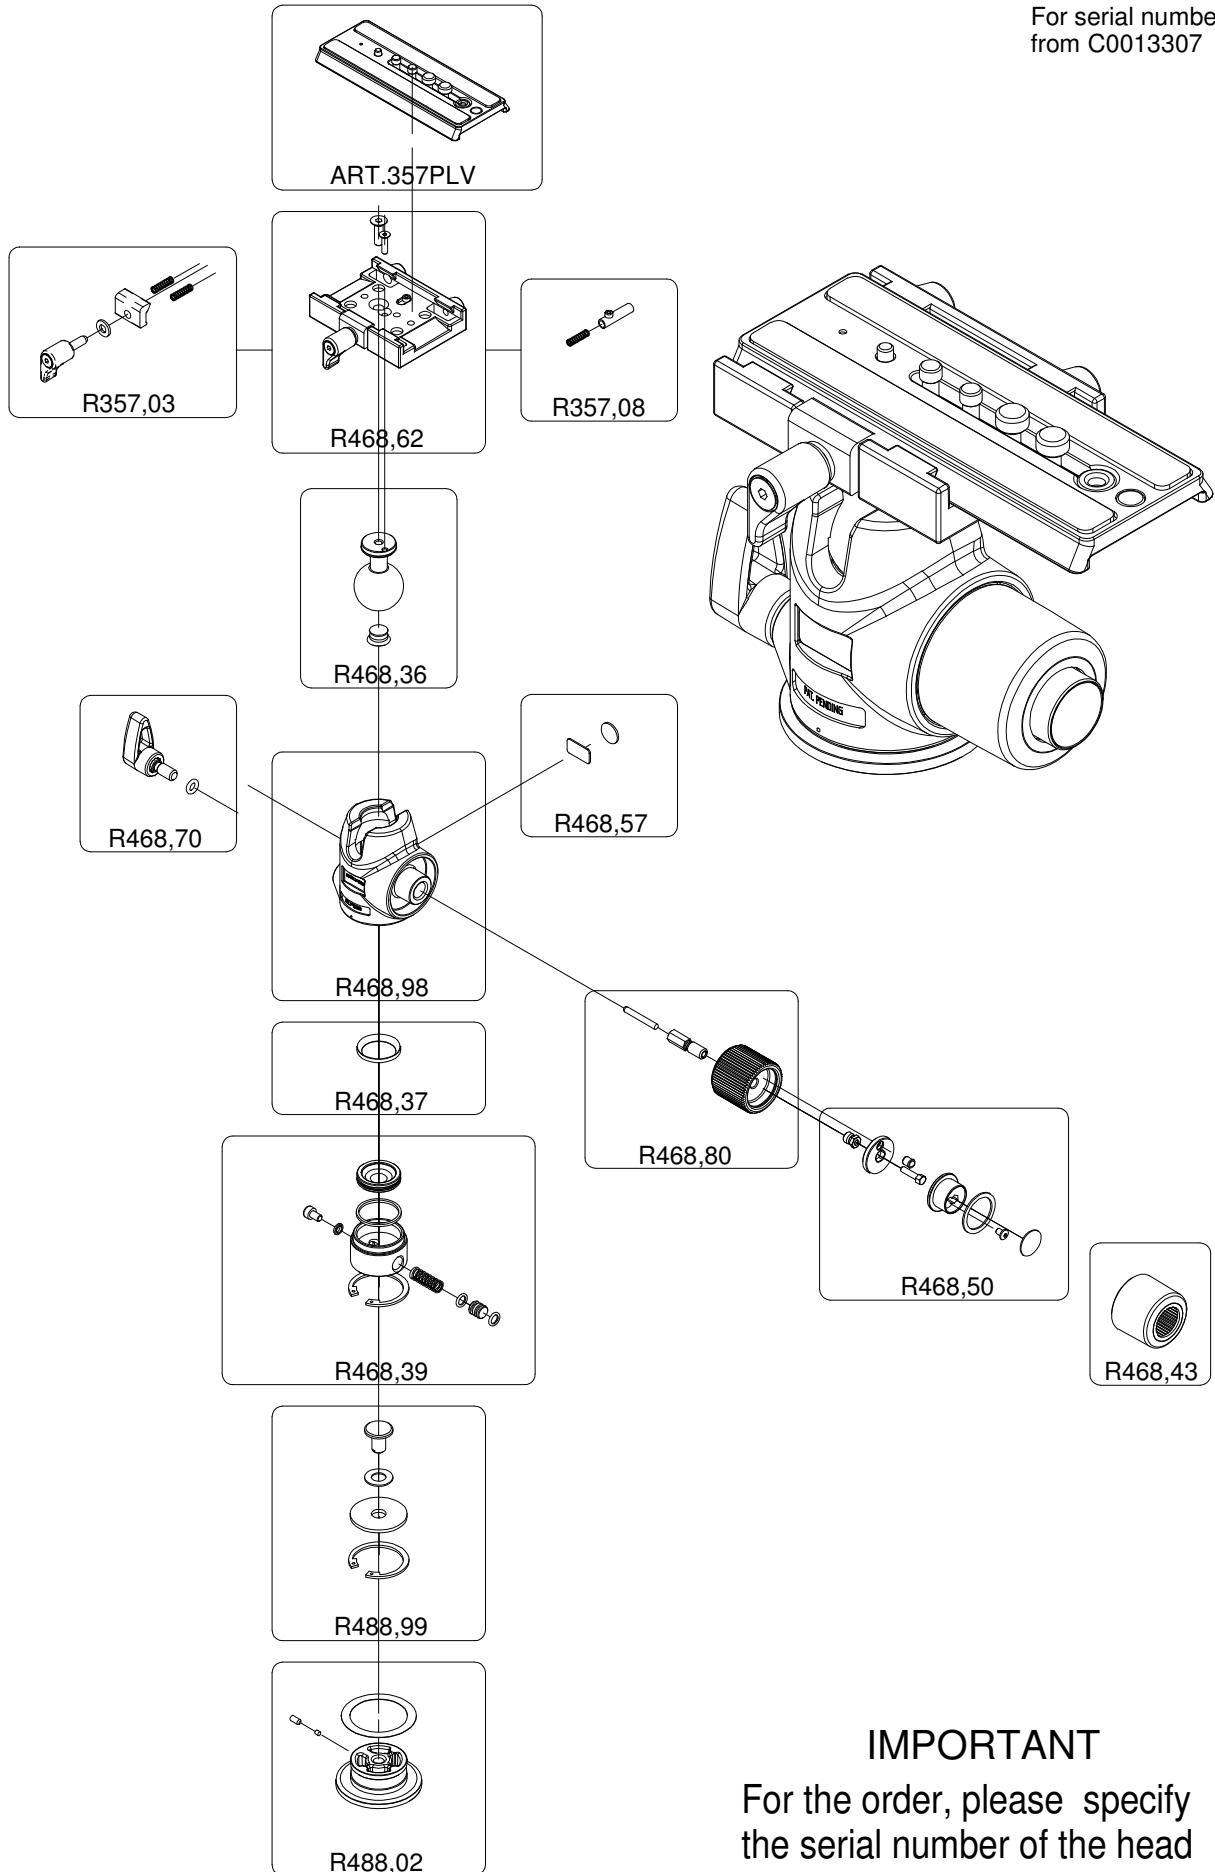

# Manfrotto nord

ART.  
468MGRC3

For serial number  
from C0013307

2005-03-10

**IMPORTANT**  
For the order, please specify  
the serial number of the head