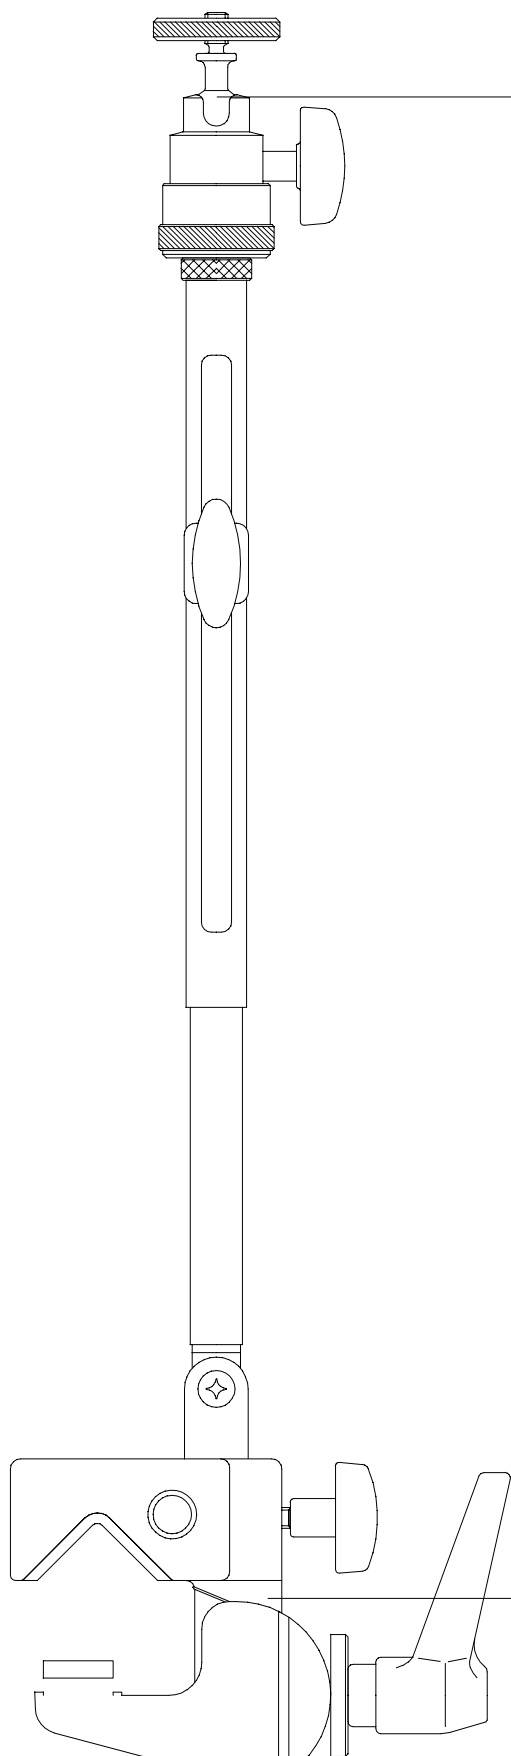

Manfrotto nord

ART.
359

VERSIONE:001

DEL.:1993-01-28

FOR MINI HEAD

SPARE LIST

SEE DRAWING:

ART.

210B

R048.05B

R058.24

R359.01B

FOR SUPER CLAMP

SPARE LIST

SEE DRAWING:

ART.