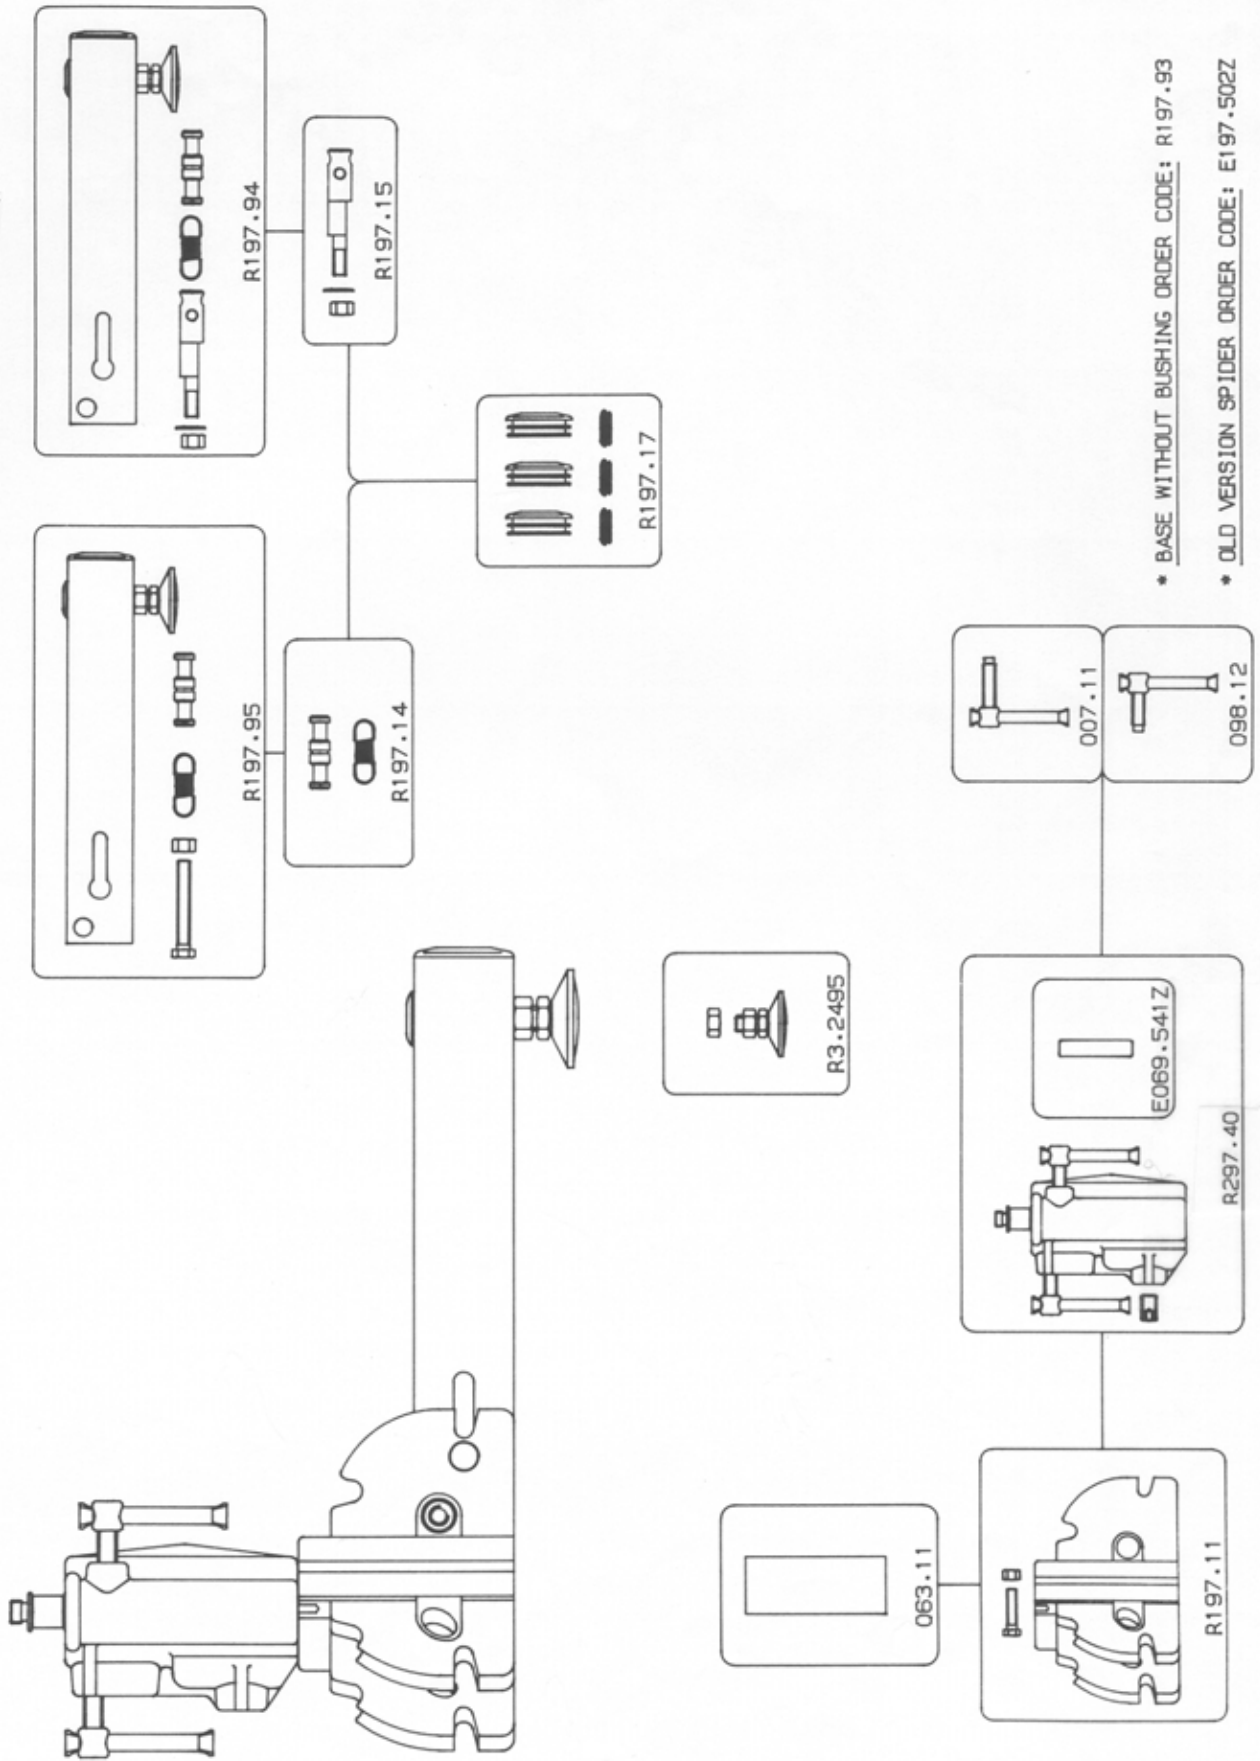

VERSIONE: 002
DEL: 04-11-97

* BASE WITHOUT BUSHING ORDER CODE: R197.93

* OLD VERSION SPIDER ORDER CODE: E197.502Z