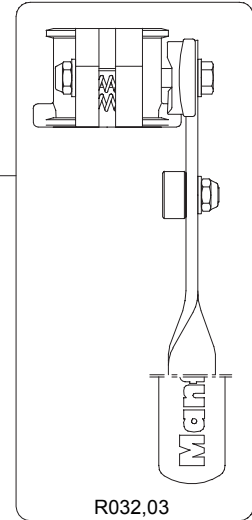

2005-09-30

* For rubber feet with inner hole dm.16,5mm

If your rubber feet have an inner hole dm.43mm, order complete kit cod. R032,10

* For rubber feet with inner hole dm.16,5mm

If your rubber feet have an inner hole dm.33mm, order complete kit cod. R032,09