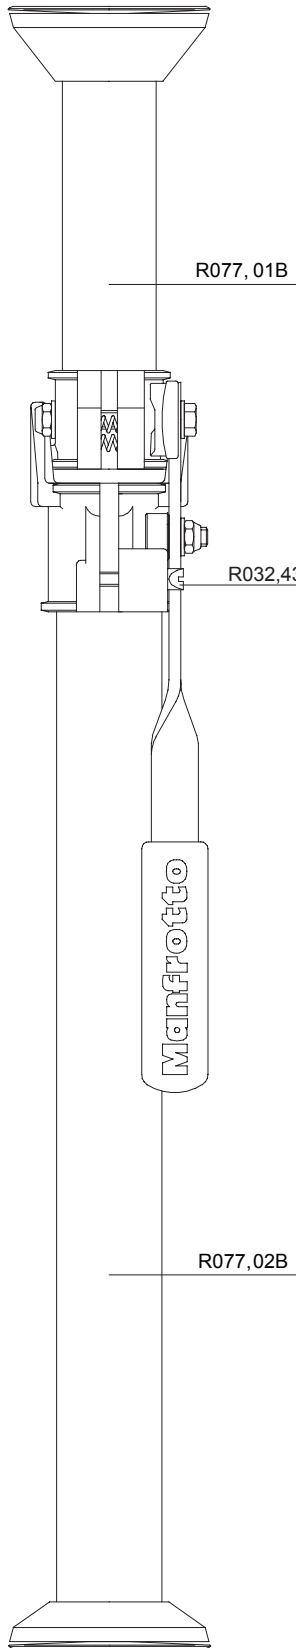

2005-09-30

* For rubber feet with inner hole dm.16,5mm

If your rubber feet have an inner hole dm.43mm, order complete kit cod. R032,10

* For rubber feet with inner hole dm.16,5mm

If your rubber feet have an inner hole dm.33mm, order complete kit cod. R032,09