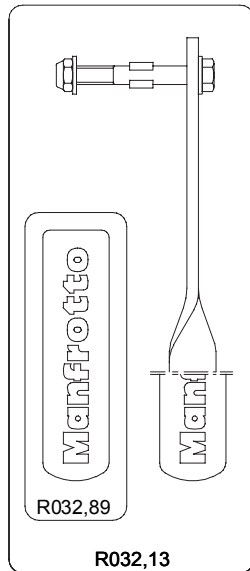

2005-09-30

* For rubber feet with inner hole dm.16,5mm

If your rubber feet have an inner hole dm.43mm, order complete kit cod. R032,10

* For rubber feet with inner hole dm.16,5mm

If your rubber feet have an inner hole dm.33mm, order complete kit cod. R032,09