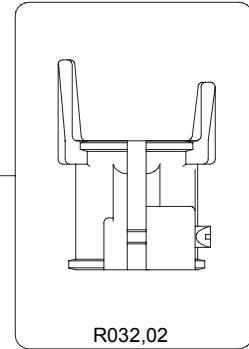

2005-09-30

* For rubber feet with inner hole dm.16,5mm

If your rubber feet have an inner hole dm.43mm, order complete kit cod. R032,10

* For rubber feet with inner hole dm.16,5mm

If your rubber feet have an inner hole dm.33mm, order complete kit cod. R032,09