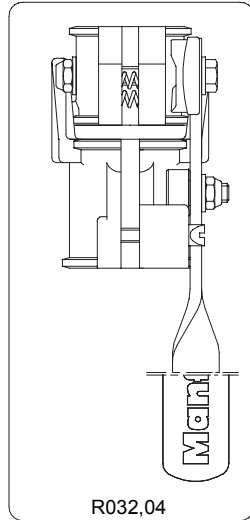

2005-09-30

* For rubber feet with inner hole dm.16,5mm

If your rubber feet have an inner hole dm.43mm, order complete kit cod. R032,10

* For rubber feet with inner hole dm.16,5mm

If your rubber feet have an inner hole dm.33mm, order complete kit cod. R032,09