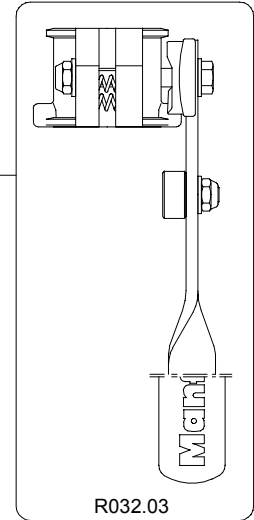

VERSIONE: 004
DEL: 1999-08-24

076.01B

076.02B

*

* For rubber feet with inner hole dm.16,5mm

If your rubber feet have an inner hole dm.43mm, order complete kit cod. R032.10

* For rubber feet with inner hole dm.16,5mm

If your rubber feet have an inner hole dm.33mm, order complete kit cod. R032.09

*