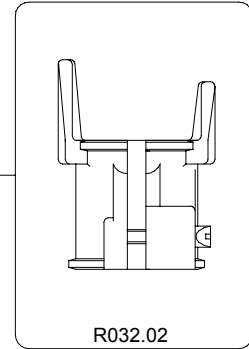

VERSIONE: 004
DEL: 1999-08-24

076.01B

076.02B

*

* For rubber feet with inner hole dm.16,5mm

If your rubber feet have an inner hole dm.43mm, order complete kit cod. R032.10

* For rubber feet with inner hole dm.16,5mm

If your rubber feet have an inner hole dm.33mm, order complete kit cod. R032.09

*