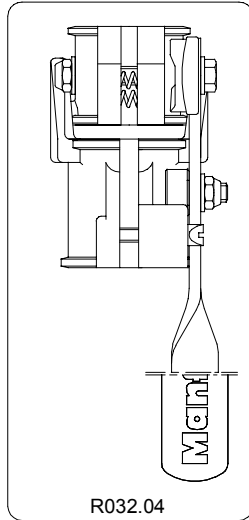

VERSIONE: 004
DEL: 1999-08-24

076.01B

076.02B

*

* For rubber feet with inner hole dm.16,5mm

If your rubber feet have an inner hole dm.43mm, order complete kit cod. R032.10

* For rubber feet with inner hole dm.16,5mm

If your rubber feet have an inner hole dm.33mm, order complete kit cod. R032.09

*