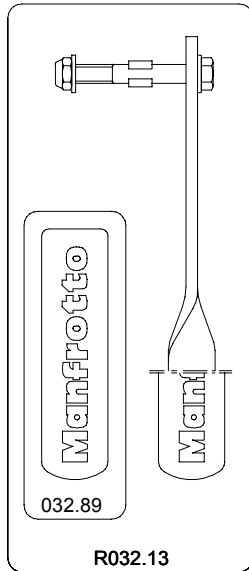

VERSIONE: 004
DEL: 1999-08-24

076.01B

076.02B

*

* For rubber feet with inner hole dm.16,5mm

If your rubber feet have an inner hole dm.43mm, order complete kit cod. R032.10

* For rubber feet with inner hole dm.16,5mm

If your rubber feet have an inner hole dm.33mm, order complete kit cod. R032.09

*