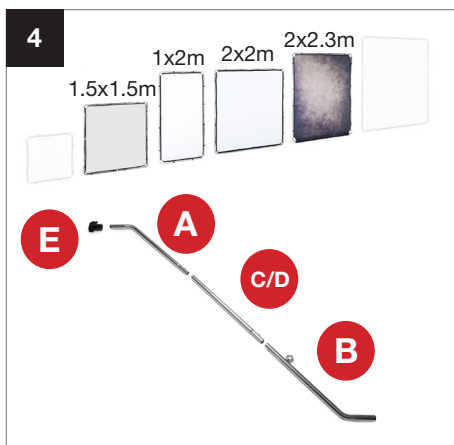

Setting up Aluminium Frame Support

201347 / REV/AUG21

During 2021 all Lastolite By Manfrotto products were rebranded to Manfrotto. The illustrations within these instructions may feature both Lastolite by Manfrotto and Manfrotto branded products. Depending on the timing of your purchase and retailers stock availability, you may have received/will receive either a Lastolite By Manfrotto or Manfrotto branded version. Please be assured the product is exactly the same, just branded differently.

Setting up the Magnetic Background Support

During 2021 all Lastolite By Manfrotto products were rebranded to Manfrotto. The illustrations within these instructions may feature both Lastolite by Manfrotto and Manfrotto branded products. Depending on the timing of your purchase and retailers stock availability, you may have received/will receive either a Lastolite By Manfrotto or Manfrotto branded version. Please be assured the product is exactly the same, just branded differently.