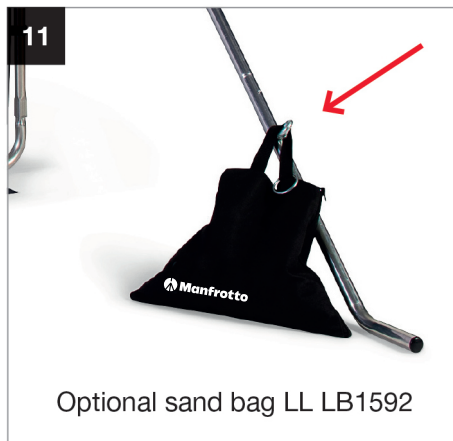

Setting up Aluminium Frame Support

201347 / REV/AUG21

During 2021 all Lastolite By Manfrotto products were rebranded to Manfrotto. The illustrations within these instructions may feature both Lastolite by Manfrotto and Manfrotto branded products. Depending on the timing of your purchase and retailers stock availability, you may have received/will receive either a Lastolite By Manfrotto or Manfrotto branded version. Please be assured the product is exactly the same, just branded differently.

Setting up the Magnetic Background Support

During 2021 all Lastolite By Manfrotto products were rebranded to Manfrotto. The illustrations within these instructions may feature both Lastolite by Manfrotto and Manfrotto branded products. Depending on the timing of your purchase and retailers stock availability, you may have received/will receive either a Lastolite By Manfrotto or Manfrotto branded version. Please be assured the product is exactly the same, just branded differently.