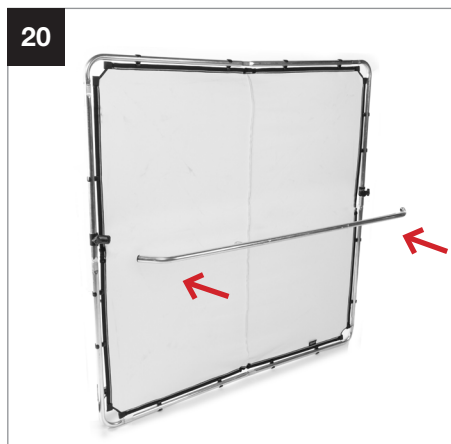

Setting up Aluminium Frame Support

201347 / REV/AUG21

During 2021 all Lastolite By Manfrotto products were rebranded to Manfrotto. The illustrations within these instructions may feature both Lastolite by Manfrotto and Manfrotto branded products. Depending on the timing of your purchase and retailers stock availability, you may have received/will receive either a Lastolite By Manfrotto or Manfrotto branded version. Please be assured the product is exactly the same, just branded differently.

Setting up the Magnetic Background Support

During 2021 all Lastolite By Manfrotto products were rebranded to Manfrotto. The illustrations within these instructions may feature both Lastolite by Manfrotto and Manfrotto branded products. Depending on the timing of your purchase and retailers stock availability, you may have received/will receive either a Lastolite By Manfrotto or Manfrotto branded version. Please be assured the product is exactly the same, just branded differently.