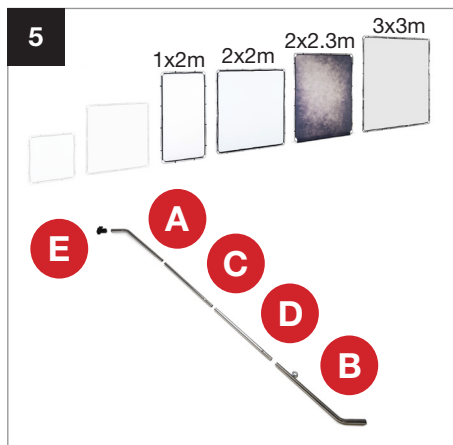

Setting up Aluminium Frame Support

201347 / REV/AUG21

During 2021 all Lastolite By Manfrotto products were rebranded to Manfrotto. The illustrations within these instructions may feature both Lastolite by Manfrotto and Manfrotto branded products. Depending on the timing of your purchase and retailers stock availability, you may have received/will receive either a Lastolite By Manfrotto or Manfrotto branded version. Please be assured the product is exactly the same, just branded differently.

Setting up the Magnetic Background Support

During 2021 all Lastolite By Manfrotto products were rebranded to Manfrotto. The illustrations within these instructions may feature both Lastolite by Manfrotto and Manfrotto branded products. Depending on the timing of your purchase and retailers stock availability, you may have received/will receive either a Lastolite By Manfrotto or Manfrotto branded version. Please be assured the product is exactly the same, just branded differently.