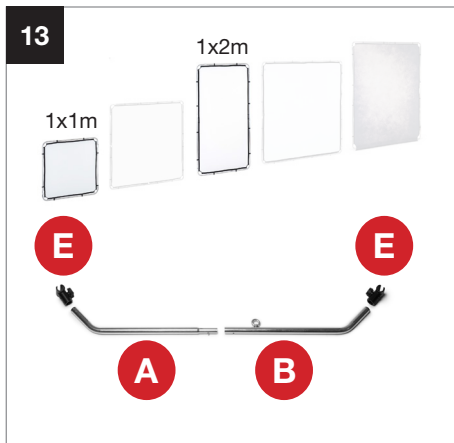

Setting up Aluminium Frame Support

201347 / REV/AUG21

During 2021 all Lastolite By Manfrotto products were rebranded to Manfrotto. The illustrations within these instructions may feature both Lastolite by Manfrotto and Manfrotto branded products. Depending on the timing of your purchase and retailers stock availability, you may have received/will receive either a Lastolite By Manfrotto or Manfrotto branded version. Please be assured the product is exactly the same, just branded differently.

Setting up the Magnetic Background Support

During 2021 all Lastolite By Manfrotto products were rebranded to Manfrotto. The illustrations within these instructions may feature both Lastolite by Manfrotto and Manfrotto branded products. Depending on the timing of your purchase and retailers stock availability, you may have received/will receive either a Lastolite By Manfrotto or Manfrotto branded version. Please be assured the product is exactly the same, just branded differently.