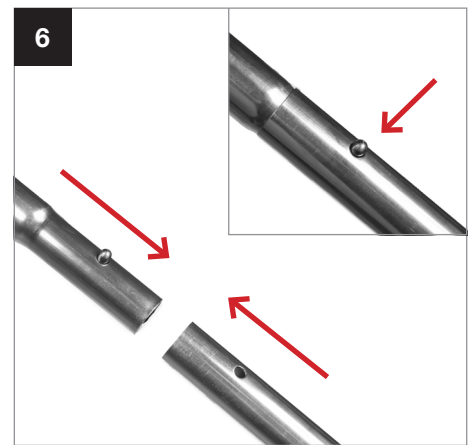

Setting up Aluminium Frame Support

201347 / REV/AUG21

During 2021 all Lastolite By Manfrotto products were rebranded to Manfrotto. The illustrations within these instructions may feature both Lastolite by Manfrotto and Manfrotto branded products. Depending on the timing of your purchase and retailers stock availability, you may have received/will receive either a Lastolite By Manfrotto or Manfrotto branded version. Please be assured the product is exactly the same, just branded differently.

Setting up the Magnetic Background Support

During 2021 all Lastolite By Manfrotto products were rebranded to Manfrotto. The illustrations within these instructions may feature both Lastolite by Manfrotto and Manfrotto branded products. Depending on the timing of your purchase and retailers stock availability, you may have received/will receive either a Lastolite By Manfrotto or Manfrotto branded version. Please be assured the product is exactly the same, just branded differently.