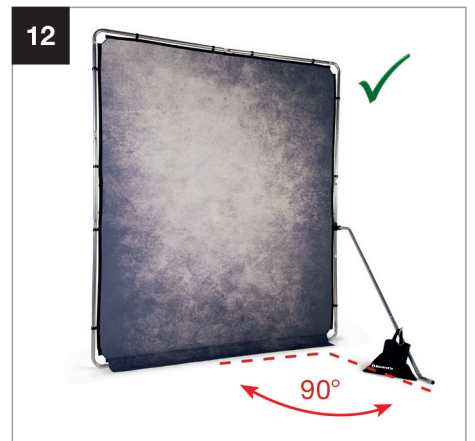

Setting up Aluminium Frame Support

201347 / REV/AUG21

During 2021 all Lastolite By Manfrotto products were rebranded to Manfrotto. The illustrations within these instructions may feature both Lastolite by Manfrotto and Manfrotto branded products. Depending on the timing of your purchase and retailers stock availability, you may have received/will receive either a Lastolite By Manfrotto or Manfrotto branded version. Please be assured the product is exactly the same, just branded differently.

Setting up the Magnetic Background Support

During 2021 all Lastolite By Manfrotto products were rebranded to Manfrotto. The illustrations within these instructions may feature both Lastolite by Manfrotto and Manfrotto branded products. Depending on the timing of your purchase and retailers stock availability, you may have received/will receive either a Lastolite By Manfrotto or Manfrotto branded version. Please be assured the product is exactly the same, just branded differently.