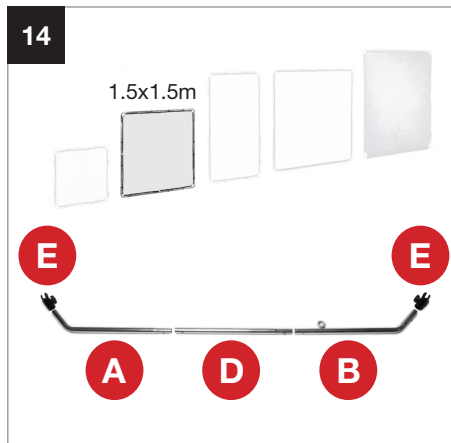

Setting up the Magnetic Background Support

During 2021 all Lastolite By Manfrotto products were rebranded to Manfrotto. The illustrations within these instructions may feature both Lastolite by Manfrotto and Manfrotto branded products. Depending on the timing of your purchase and retailers stock availability, you may have received/will receive either a Lastolite By Manfrotto or Manfrotto branded version. Please be assured the product is exactly the same, just branded differently.