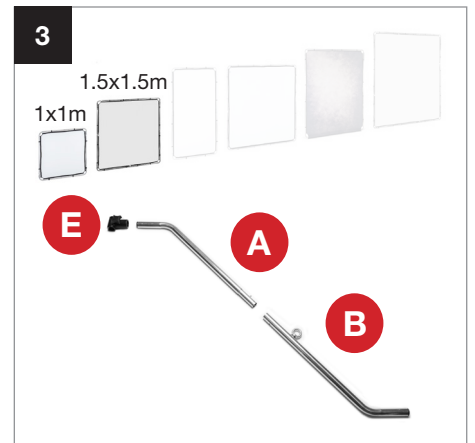

Setting up Aluminium Frame Support

201347 / REV/AUG21

During 2021 all Lastolite By Manfrotto products were rebranded to Manfrotto. The illustrations within these instructions may feature both Lastolite by Manfrotto and Manfrotto branded products. Depending on the timing of your purchase and retailers stock availability, you may have received/will receive either a Lastolite By Manfrotto or Manfrotto branded version. Please be assured the product is exactly the same, just branded differently.

Setting up the Magnetic Background Support

During 2021 all Lastolite By Manfrotto products were rebranded to Manfrotto. The illustrations within these instructions may feature both Lastolite by Manfrotto and Manfrotto branded products. Depending on the timing of your purchase and retailers stock availability, you may have received/will receive either a Lastolite By Manfrotto or Manfrotto branded version. Please be assured the product is exactly the same, just branded differently.