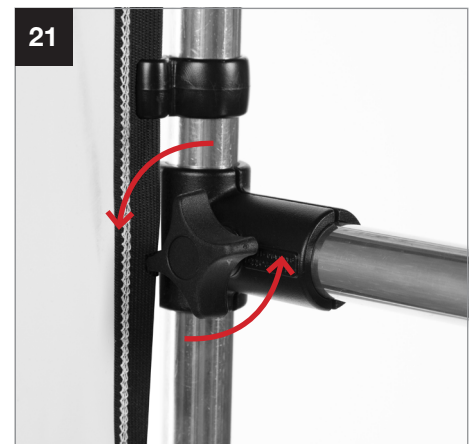

Setting up Aluminium Frame Support

201347 / REV/AUG21

During 2021 all Lastolite By Manfrotto products were rebranded to Manfrotto. The illustrations within these instructions may feature both Lastolite by Manfrotto and Manfrotto branded products. Depending on the timing of your purchase and retailers stock availability, you may have received/will receive either a Lastolite By Manfrotto or Manfrotto branded version. Please be assured the product is exactly the same, just branded differently.

Setting up the Magnetic Background Support

During 2021 all Lastolite By Manfrotto products were rebranded to Manfrotto. The illustrations within these instructions may feature both Lastolite by Manfrotto and Manfrotto branded products. Depending on the timing of your purchase and retailers stock availability, you may have received/will receive either a Lastolite By Manfrotto or Manfrotto branded version. Please be assured the product is exactly the same, just branded differently.