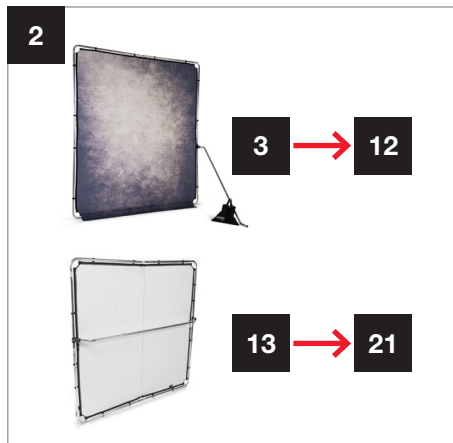

Setting up Aluminium Frame Support

201347 / REV/AUG21

During 2021 all Lastolite By Manfrotto products were rebranded to Manfrotto. The illustrations within these instructions may feature both Lastolite by Manfrotto and Manfrotto branded products. Depending on the timing of your purchase and retailers stock availability, you may have received/will receive either a Lastolite By Manfrotto or Manfrotto branded version. Please be assured the product is exactly the same, just branded differently.

Setting up the Magnetic Background Support

During 2021 all Lastolite By Manfrotto products were rebranded to Manfrotto. The illustrations within these instructions may feature both Lastolite by Manfrotto and Manfrotto branded products. Depending on the timing of your purchase and retailers stock availability, you may have received/will receive either a Lastolite By Manfrotto or Manfrotto branded version. Please be assured the product is exactly the same, just branded differently.