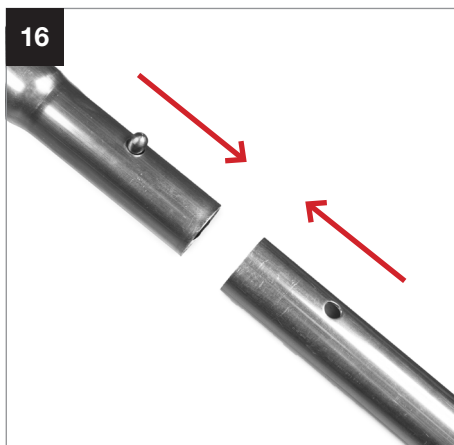

Setting up Aluminium Frame Support

201347 / REV/AUG21

During 2021 all Lastolite By Manfrotto products were rebranded to Manfrotto. The illustrations within these instructions may feature both Lastolite by Manfrotto and Manfrotto branded products. Depending on the timing of your purchase and retailers stock availability, you may have received/will receive either a Lastolite By Manfrotto or Manfrotto branded version. Please be assured the product is exactly the same, just branded differently.

Setting up the Magnetic Background Support

During 2021 all Lastolite By Manfrotto products were rebranded to Manfrotto. The illustrations within these instructions may feature both Lastolite by Manfrotto and Manfrotto branded products. Depending on the timing of your purchase and retailers stock availability, you may have received/will receive either a Lastolite By Manfrotto or Manfrotto branded version. Please be assured the product is exactly the same, just branded differently.