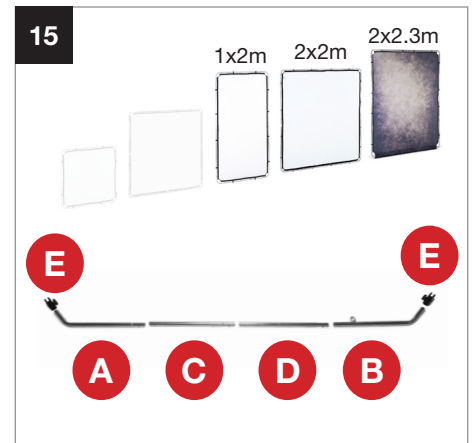

Setting up Aluminium Frame Support

201347 / REV/AUG21

During 2021 all Lastolite By Manfrotto products were rebranded to Manfrotto. The illustrations within these instructions may feature both Lastolite by Manfrotto and Manfrotto branded products. Depending on the timing of your purchase and retailers stock availability, you may have received/will receive either a Lastolite By Manfrotto or Manfrotto branded version. Please be assured the product is exactly the same, just branded differently.

Setting up the Magnetic Background Support

During 2021 all Lastolite By Manfrotto products were rebranded to Manfrotto. The illustrations within these instructions may feature both Lastolite by Manfrotto and Manfrotto branded products. Depending on the timing of your purchase and retailers stock availability, you may have received/will receive either a Lastolite By Manfrotto or Manfrotto branded version. Please be assured the product is exactly the same, just branded differently.