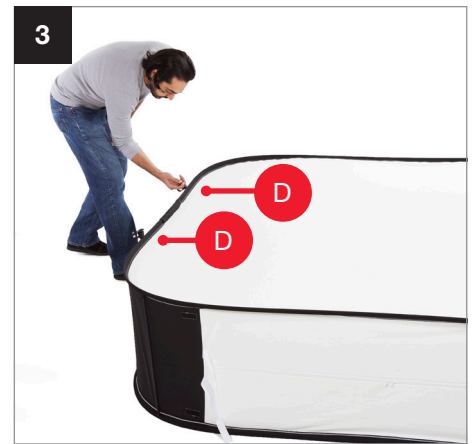

Setting up the HiLite 1.8 x 2.15m (6' x 7') Shaper

200996 / JUN23

During 2021 all Lastolite By Manfrotto products were rebranded to Manfrotto. The illustrations within these instructions may feature both Lastolite by Manfrotto and Manfrotto branded products. Depending on the timing of your purchase and retailers stock availability, you may have received/will receive either a Lastolite By Manfrotto or Manfrotto branded version. Please be assured the product is exactly the same, just branded differently.