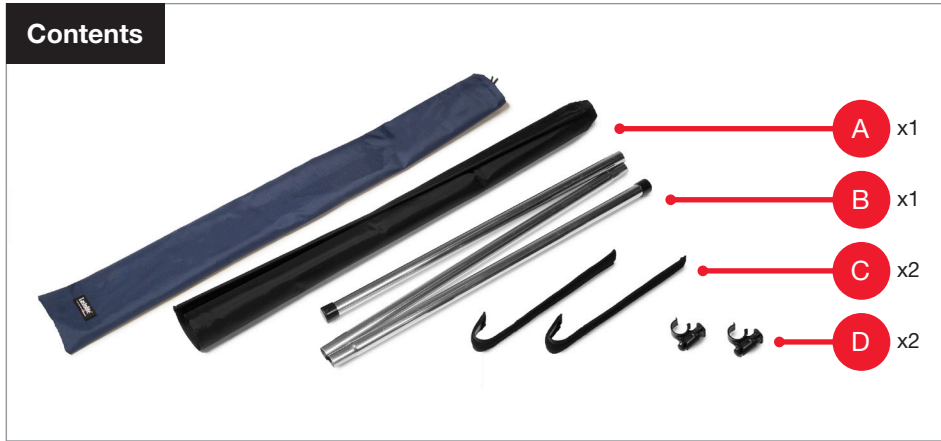

Setting up the HiLite 1.8 x 2.15m (6' x 7') Shaper

200996 / JUN23

During 2021 all Lastolite By Manfrotto products were rebranded to Manfrotto. The illustrations within these instructions may feature both Lastolite by Manfrotto and Manfrotto branded products. Depending on the timing of your purchase and retailers stock availability, you may have received/will receive either a Lastolite By Manfrotto or Manfrotto branded version. Please be assured the product is exactly the same, just branded differently.