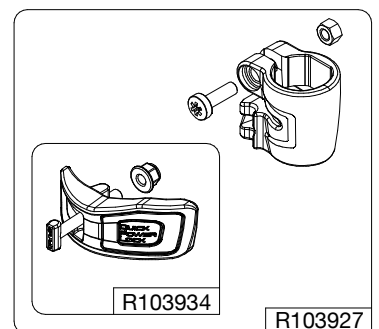

R103933

R103934

R103927