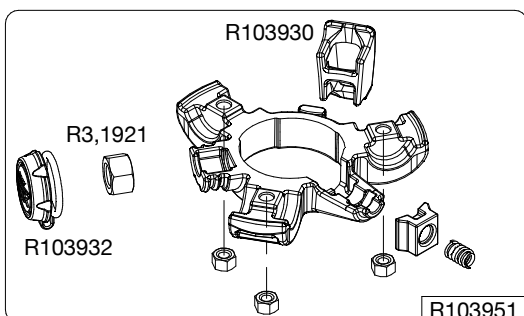

Manfrotto
Imagine More

ART. MT055XPRO3

Tool (TORX T25) included in :

- Spare part R103951
- Spare part R103952
- Spare part R103926
- Spare part R103927
- Spare part R1039232

R103940
set of n°2 pcs

R103954

set of
n°3 pcs

R190,427

R103967
(TUBE WITHOUT ENDGRAVINGS)
R103967L
(TUBE WITH ENDGRAVINGS)

BOX
R11039183 box for MT055XPRO3

R103968

R103969

R103933

R103926

R103945

R1039232
set of n°3 pcs

R103934

R103927