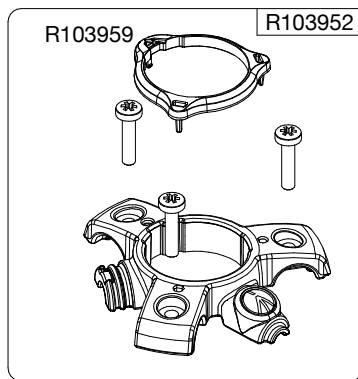

Manfrotto
Imagine More

ART. MT055XPRO3

Tool (TORX T25) included in :

- Spare part R103951
- Spare part R103952
- Spare part R103926
- Spare part R103927
- Spare part R1039232

R103940
set of n°2 pcs

R103954

set of
n°3 pcs

R190,427

R103967
(TUBE WITHOUT ENDGRAVINGS)
R103967L
(TUBE WITH ENDGRAVINGS)

BOX
R11039183 box for MT055XPRO3

R103968

R103969

R103933

R103926

R103945

R1039232
set of n°3 pcs

R103934

R103927