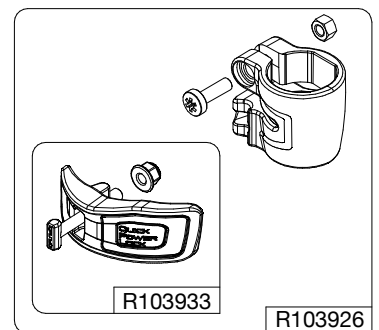

Manfrotto
Imagine More

ART. MT055XPRO3

Tool (TORX T25) included in :

- Spare part R103951
- Spare part R103952
- Spare part R103926
- Spare part R103927
- Spare part R1039232

R103940
set of n°2 pcs

R103954

set of
n°3 pcs

R190,427

R103967
(TUBE WITHOUT ENDGRAVINGS)
R103967L
(TUBE WITH ENDGRAVINGS)

BOX
R11039183 box for MT055XPRO3

R103968

R103969

R103933

R103926