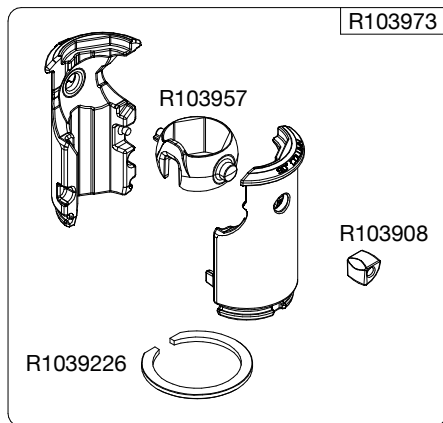

Manfrotto
Imagine More

ART. MT055XPRO3

Tool (TORX T25) included in :

- Spare part R103951
- Spare part R103952
- Spare part R103926
- Spare part R103927
- Spare part R1039232

R103940
set of n°2 pcs

R103954

set of
n°3 pcs

R190,427

R103967
(TUBE WITHOUT ENDGRAVINGS)
R103967L
(TUBE WITH ENDGRAVINGS)

BOX
R11039183 box for MT055XPRO3

R103968

R103969

R103933

R103926

R103945

R1039232
set of n°3 pcs

R103934

R103927