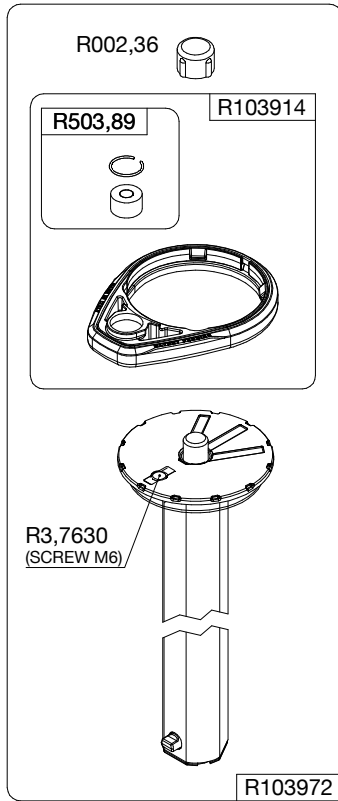

Manfrotto
Imagine More

ART. MT055XPRO3

Tool (TORX T25) included in :

- Spare part R103951
- Spare part R103952
- Spare part R103926
- Spare part R103927
- Spare part R1039232

R103940
set of n°2 pcs

R103954

set of
n°3 pcs

R190,427

R103967
(TUBE WITHOUT ENDGRAVINGS)
R103967L
(TUBE WITH ENDGRAVINGS)

BOX
R11039183 box for MT055XPRO3

R103968

R103969

R103933

R103926

R103945

R1039232
set of n°3 pcs

R103934

R103927