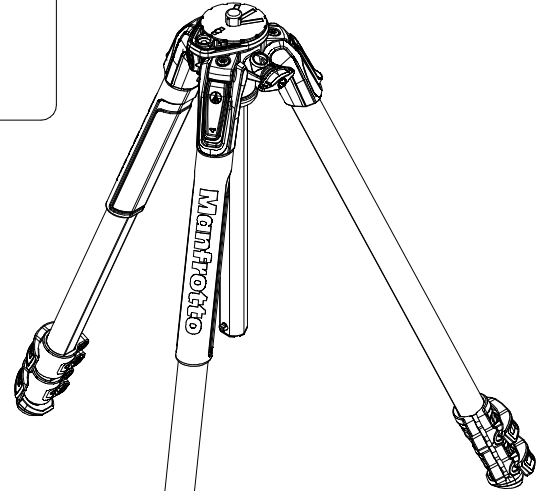

Manfrotto
Imagine More

ART. MT055XPRO3

Tool (TORX T25) included in :

- Spare part R103951
- Spare part R103952
- Spare part R103926
- Spare part R103927
- Spare part R1039232

R103940
set of n°2 pcs

R103954

set of
n°3 pcs

R190,427

R103967
(TUBE WITHOUT ENDGRAVINGS)
R103967L
(TUBE WITH ENDGRAVINGS)

BOX
R11039183 box for MT055XPRO3

R103968

R103969

R103933

R103926