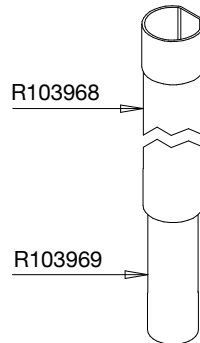

Manfrotto
Imagine More

ART. MT055XPRO3

Tool (TORX T25) included in :

- Spare part R103951
- Spare part R103952
- Spare part R103926
- Spare part R103927
- Spare part R1039232

R103940
set of n°2 pcs

R103954

set of
n°3 pcs

R190,427

R103967
(TUBE WITHOUT ENDGRAVINGS)
R103967L
(TUBE WITH ENDGRAVINGS)

BOX
R11039183 box for MT055XPRO3

R103968

R103969

R103933

R103926

R103945

R1039232
set of n°3 pcs

R103934

R103927