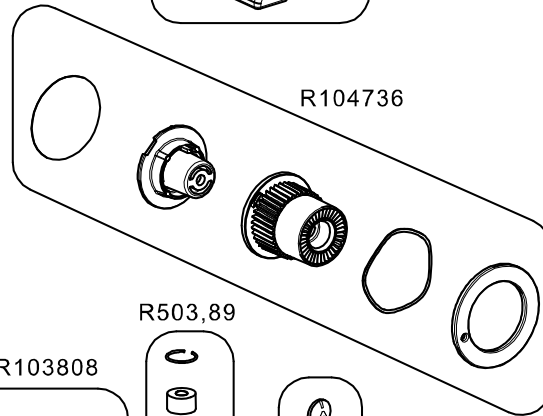

Manfrotto
Imagine More

ART.
MHXPRO-3WG

From serial number
0000001

Art. 200PL

R104736

R104734

R104722

R104709

R103808

R503,89

R3,4940K
Set of 5

R104718

R104703

R104702

R503,89

R503,89