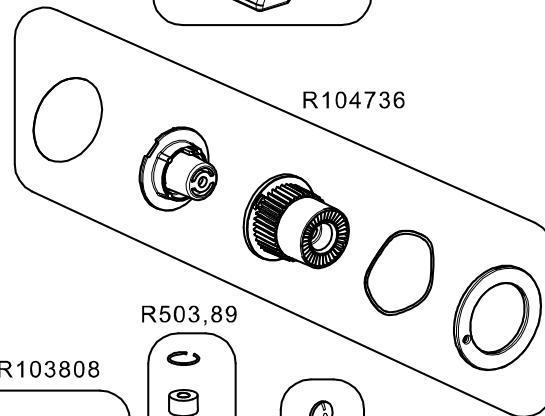

Manfrotto
Imagine More

ART.
MHXPRO-3WG

From serial number
0000001

Art. 200PL

R104736

R104734

R104722

R104709

R103808

R503,89

R3,4940K
Set of 5

R104718

R104703

R104702

R503,89

R503,89