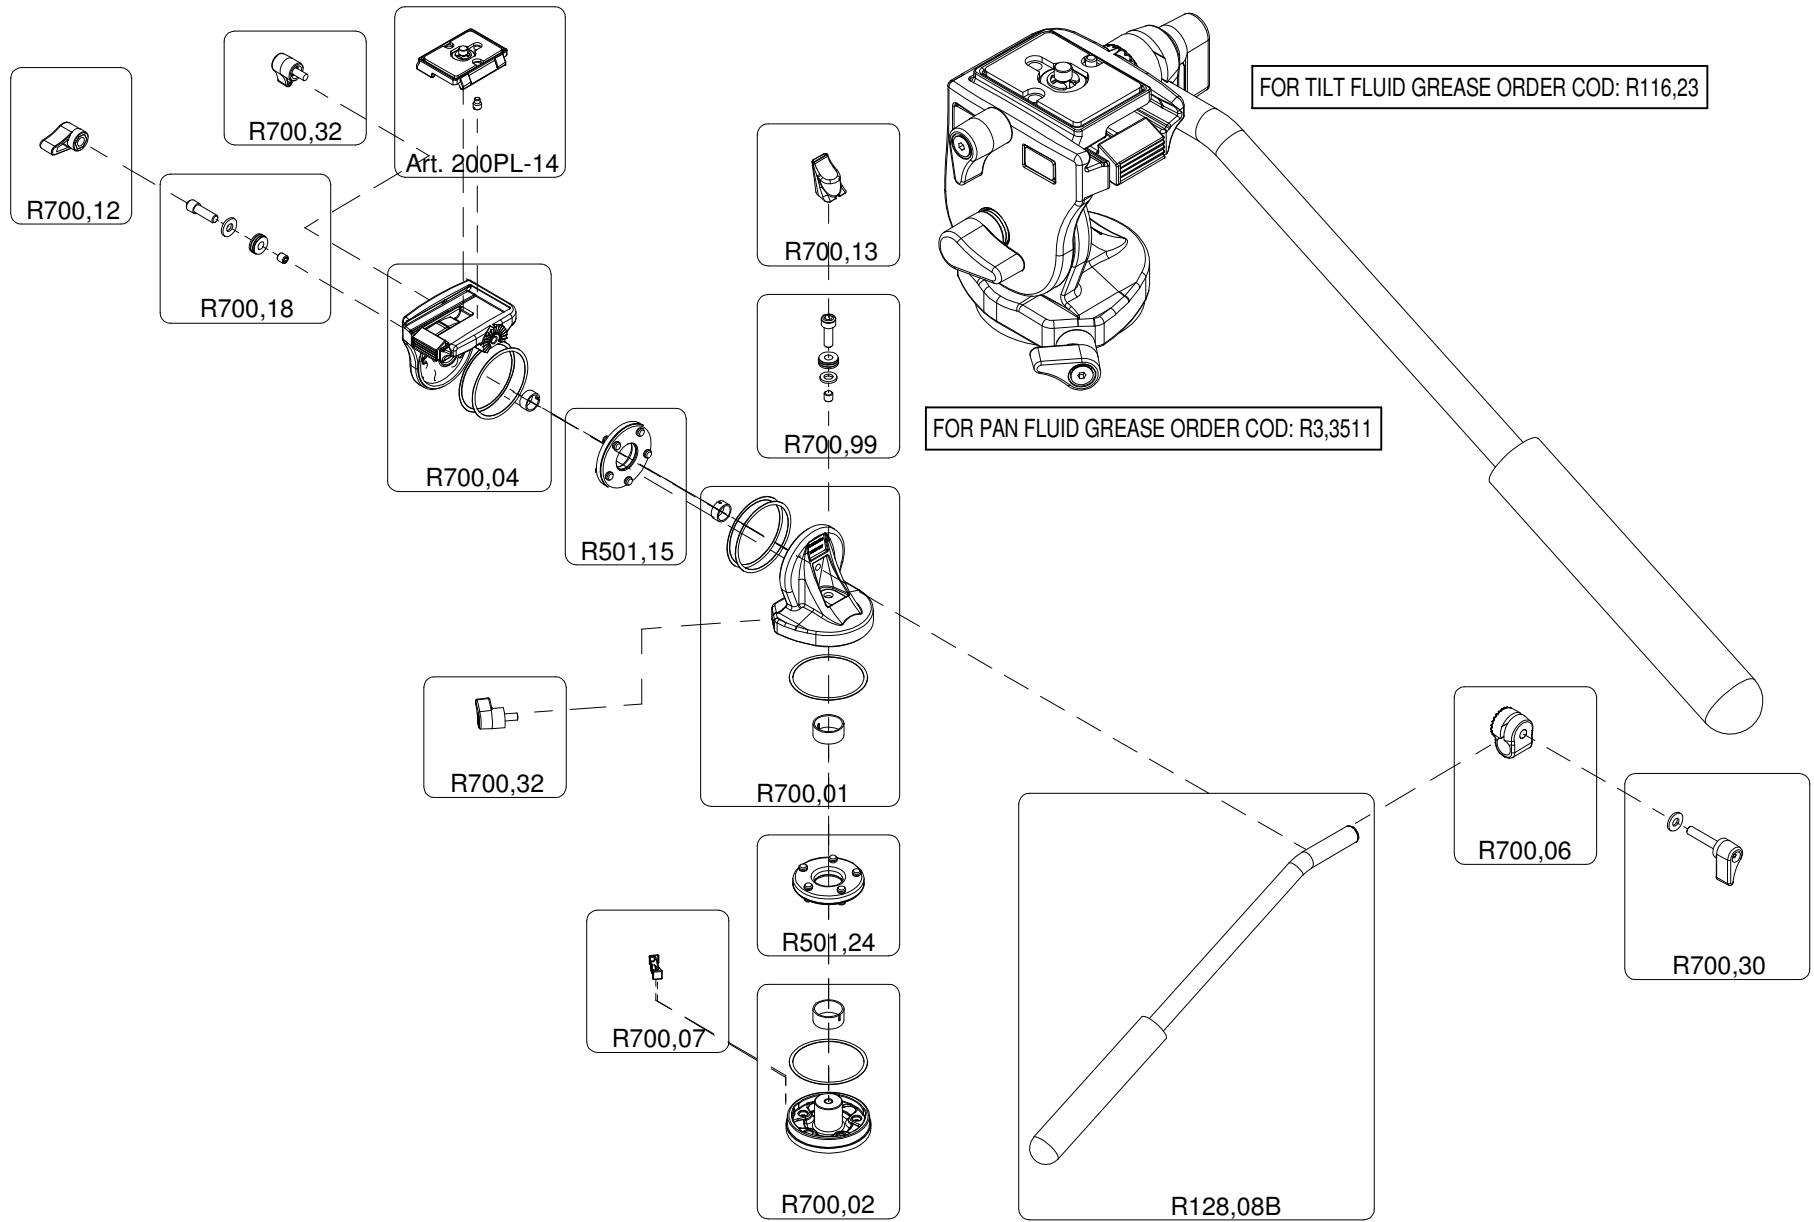

2004-11-03

FOR TILT FLUID GREASE ORDER COD: R116,23

FOR PAN FLUID GREASE ORDER COD: R3,3511

MANFROTTO NORP

ART.  
700RC2