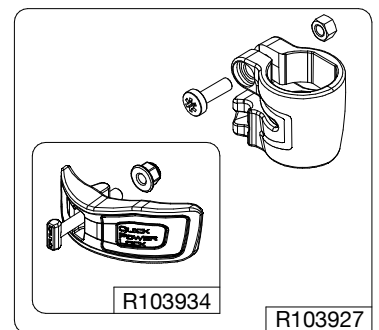

Manfrotto
Imagine More

ART. : MT190XPRO3
ART. : MT190XPRO3CN

Tool (TORX T25) included in :

- Spare part R103901
- Spare part R103902
- Spare part R103927
- Spare part R103928
- Spare part R1039230

R103939
set of n°2 pcs

set of
n°3 pcs

R190,427

R103923
(TUBE WITHOUT ENDGRAVINGS)
R103923L for MT190XPRO3
R103923LCN for MT190XPRO3CN
(TUBE WITH ENDGRAVINGS)

BOX
R11039133 box for MT190XPRO3
R1103913301 box for MT190XPRO3CN

R103924

R103925

R103934

R103927

R103945

R1039230
set of n°3 pcs

R103935

R103928