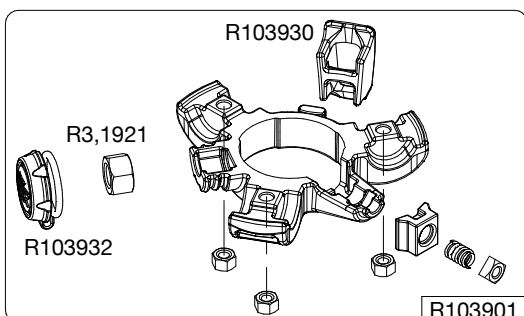

Manfrotto
Imagine More

ART. : MT190XPRO3
ART. : MT190XPRO3CN

Tool (TORX T25) included in :

- Spare part R103901
- Spare part R103902
- Spare part R103927
- Spare part R103928
- Spare part R1039230

R103939
set of n°2 pcs

set of
n°3 pcs

R190,427

R103923
(TUBE WITHOUT ENDGRAVINGS)
R103923L for MT190XPRO3
R103923LCN for MT190XPRO3CN
(TUBE WITH ENDGRAVINGS)

BOX
R11039133 box for MT190XPRO3
R1103913301 box for MT190XPRO3CN

R103924

R103925

R103934

R103927

R103945

R1039230
set of n°3 pcs

R103935

R103928