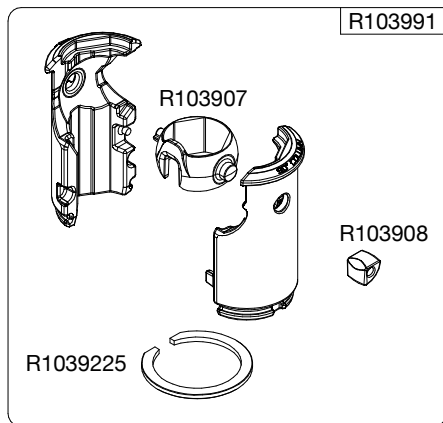

Manfrotto
Imagine More

ART. : MT190XPRO3
ART. : MT190XPRO3CN

Tool (TORX T25) included in :

- Spare part R103901
- Spare part R103902
- Spare part R103927
- Spare part R103928
- Spare part R1039230

R103939
set of n°2 pcs

set of
n°3 pcs

R190,427

R103923
(TUBE WITHOUT ENDGRAVINGS)
R103923L for MT190XPRO3
R103923LCN for MT190XPRO3CN
(TUBE WITH ENDGRAVINGS)

BOX
R11039133 box for MT190XPRO3
R1103913301 box for MT190XPRO3CN

R103924

R103925

R103934

R103927

R103945

R1039230
set of n°3 pcs

R103935

R103928