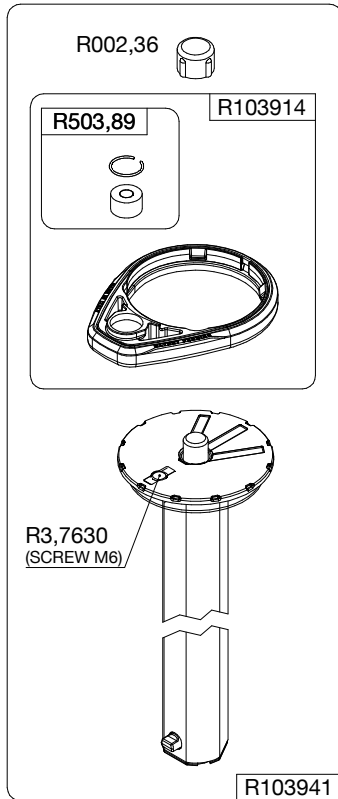

Manfrotto
Imagine More

ART. : MT190XPRO3
ART. : MT190XPRO3CN

Tool (TORX T25) included in :

- Spare part R103901
- Spare part R103902
- Spare part R103927
- Spare part R103928
- Spare part R1039230

R103939
set of n°2 pcs

set of
n°3 pcs

R190,427

R103923
(TUBE WITHOUT ENDGRAVINGS)
R103923L for MT190XPRO3
R103923LCN for MT190XPRO3CN
(TUBE WITH ENDGRAVINGS)

BOX
R11039133 box for MT190XPRO3
R1103913301 box for MT190XPRO3CN

R103924

R103925

R103934

R103927

R103945

R1039230
set of n°3 pcs

R103935

R103928