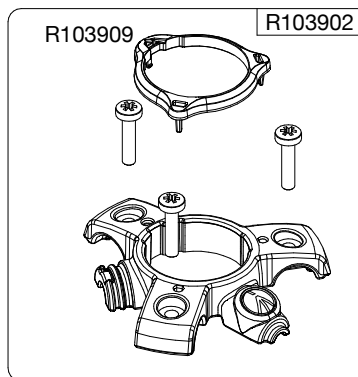

Manfrotto
Imagine More

ART. : MT190XPRO3
ART. : MT190XPRO3CN

Tool (TORX T25) included in :

- Spare part R103901
- Spare part R103902
- Spare part R103927
- Spare part R103928
- Spare part R1039230

R103939
set of n°2 pcs

set of
n°3 pcs

R190,427

R103923
(TUBE WITHOUT ENDGRAVINGS)
R103923L for MT190XPRO3
R103923LCN for MT190XPRO3CN
(TUBE WITH ENDGRAVINGS)

BOX
R11039133 box for MT190XPRO3
R1103913301 box for MT190XPRO3CN

R103924

R103925

R103934

R103927

R103945

R1039230
set of n°3 pcs

R103935

R103928