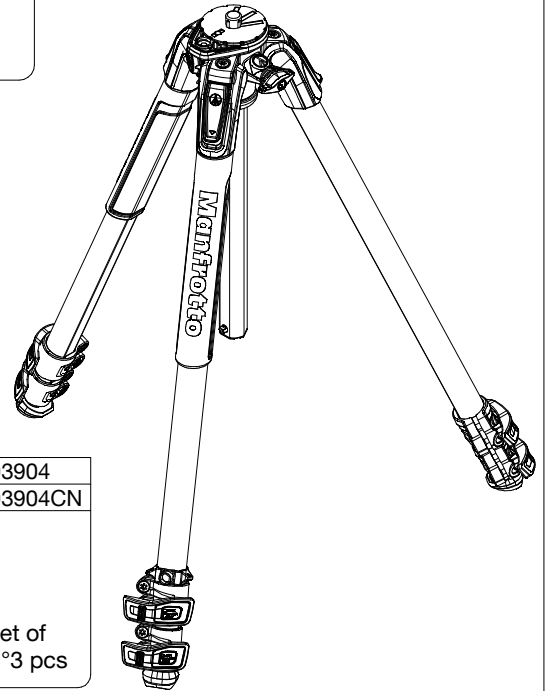

Manfrotto
Imagine More

ART. : MT190XPRO3
ART. : MT190XPRO3CN

Tool (TORX T25) included in :

- Spare part R103901
- Spare part R103902
- Spare part R103927
- Spare part R103928
- Spare part R1039230

R103939
set of n°2 pcs

set of
n°3 pcs

R190,427

R103923
(TUBE WITHOUT ENDGRAVINGS)
R103923L for MT190XPRO3
R103923LCN for MT190XPRO3CN
(TUBE WITH ENDGRAVINGS)

BOX
R11039133 box for MT190XPRO3
R1103913301 box for MT190XPRO3CN

R103924