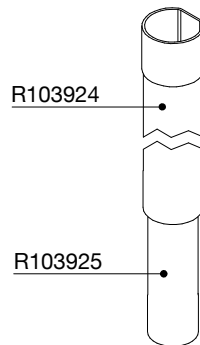

Manfrotto
Imagine More

ART. : MT190XPRO3
ART. : MT190XPRO3CN

Tool (TORX T25) included in :

- Spare part R103901
- Spare part R103902
- Spare part R103927
- Spare part R103928
- Spare part R1039230

R103939
set of n°2 pcs

set of
n°3 pcs

R190,427

R103923
(TUBE WITHOUT ENDGRAVINGS)
R103923L for MT190XPRO3
R103923LCN for MT190XPRO3CN
(TUBE WITH ENDGRAVINGS)

BOX
R11039133 box for MT190XPRO3
R1103913301 box for MT190XPRO3CN

R103924

R103925

R103934

R103927

R103945

R1039230
set of n°3 pcs

R103935

R103928