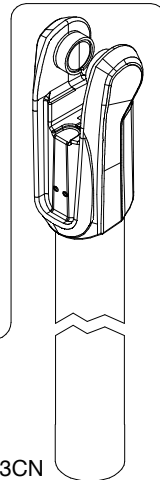

Manfrotto
Imagine More

ART. : MT190XPRO3
ART. : MT190XPRO3CN

Tool (TORX T25) included in :

- Spare part R103901
- Spare part R103902
- Spare part R103927
- Spare part R103928
- Spare part R1039230

R103939
set of n°2 pcs

set of
n°3 pcs

R190,427

R103923
(TUBE WITHOUT ENDGRAVINGS)
R103923L for MT190XPRO3
R103923LCN for MT190XPRO3CN
(TUBE WITH ENDGRAVINGS)

BOX
R11039133 box for MT190XPRO3
R1103913301 box for MT190XPRO3CN

R103924

R103925

R103934

R103927

R103945

R1039230
set of n°3 pcs

R103935

R103928